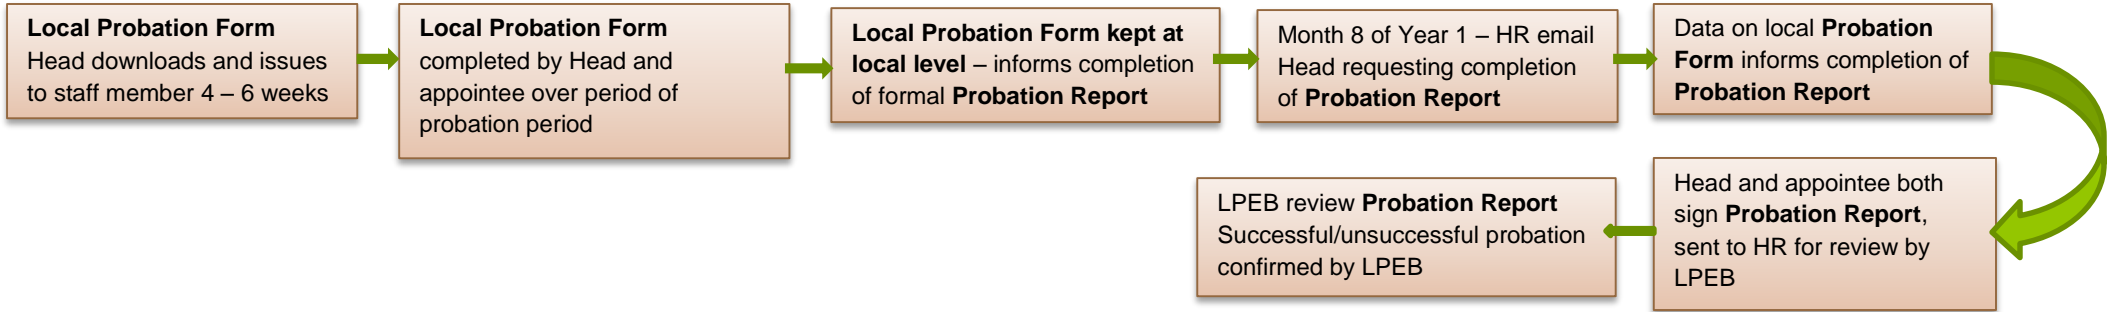

ACADEMIC PROBATION AND ESTABLISHMENT SCHEME APPLICABLE TO :
Fixed-Term Appointees with contract > 1 year **AND** all Permanent Appointees

PROBATION PROCESS

ESTABLISHMENT PROCESS - (PERMANENT APPOINTEES ONLY) → **YEAR 1**

ESTABLISHMENT PROCESS - (PERMANENT APPOINTEES ONLY) → **YEAR 2**