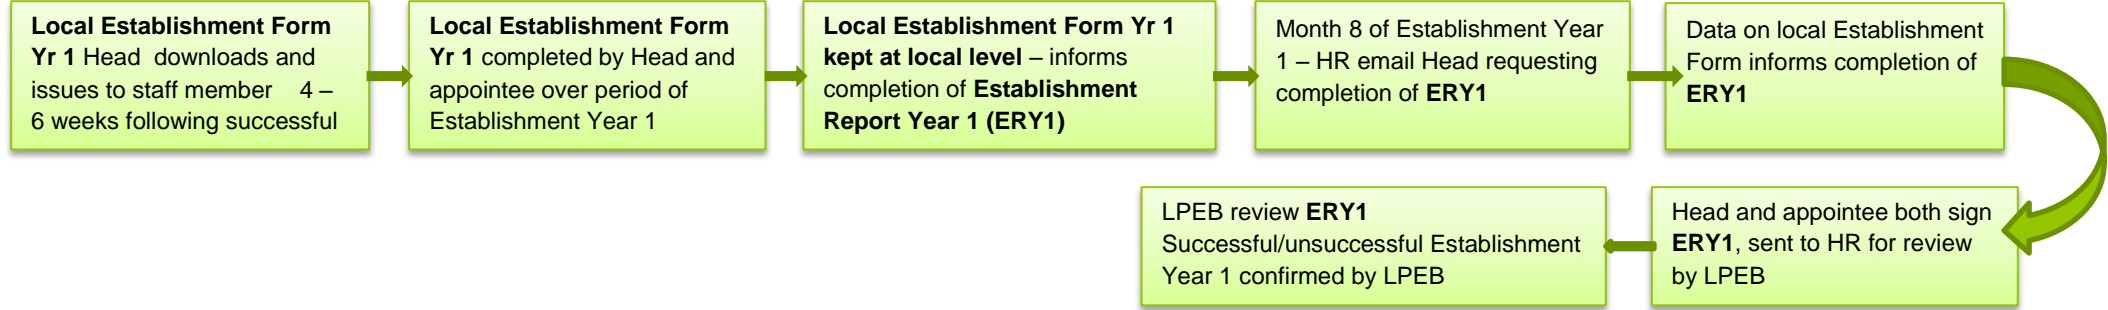

ACADEMIC PROBATION AND ESTABLISHMENT SCHEME APPLICABLE TO :
Fixed-Term Appointees with contract > 1 year **AND** all Permanent Appointees

PROBATION PROCESS

ESTABLISHMENT PROCESS - (PERMANENT APPOINTEES ONLY) → **YEAR 1**

ESTABLISHMENT PROCESS - (PERMANENT APPOINTEES ONLY) → **YEAR 2**