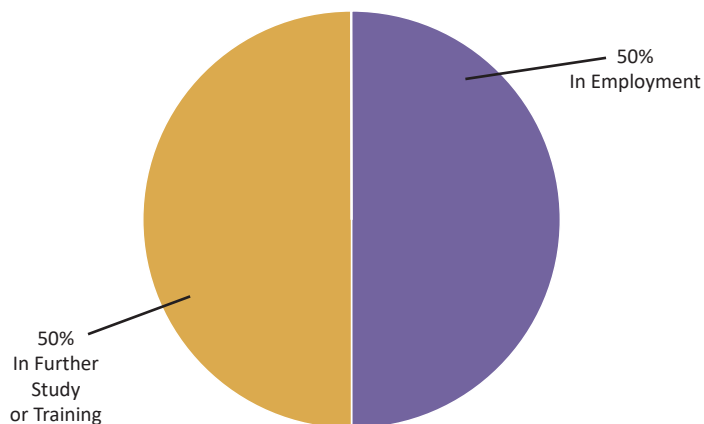

FACULTY OF SCIENCE

BSc (Hons) Zoology

5-YEAR TREND 2012-2016

	2012	2013	2014	2015	2016
In Employment	50%	33%	50%	70%	50%
In Further Study or Training	40%	33%	40%	30%	50%
Seeking Employment	10%	17%	10%	0%	0%
Not Available for Employment or Study	0%	17%	0%	0%	0%

Total Surveyed	Response Rate (%)	
8	100%	
Summary of Results		
Present Situation		
In Employment	4	50%
In Further Study or Training	4	50%
Seeking Employment	0	0%
Not Available for Employment or Study	0	0%
Total Respondents	8	