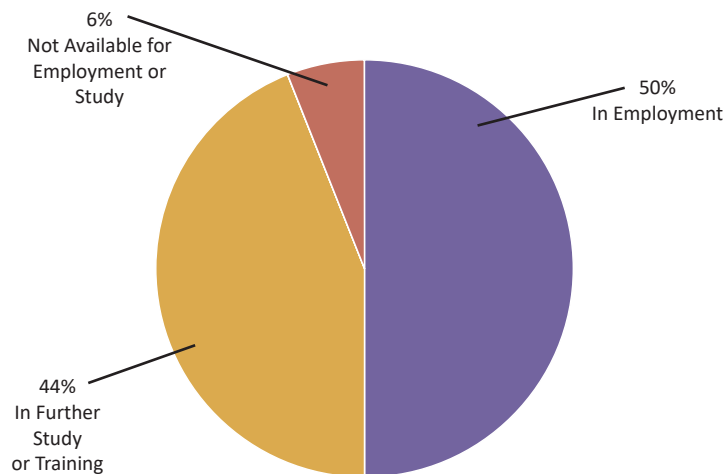

FACULTY OF SCIENCE

BSc (Hons) Mathematical Sciences - Joint & Single Honours

5-YEAR TREND 2012-2016

	2012	2013	2014	2015	2016
In Employment	29%	23%	0%	44%	50%
In Further Study or Training	43%	69%	100%	56%	44%
Seeking Employment	28%	8%	0%	0%	0%
Not Available for Employment or Study	0%	0%	0%	0%	6%

Total Surveyed	Response Rate (%)	
16	100%	
Summary of Results		
Present Situation		
In Employment	8	50%
In Further Study or Training	7	44%
Seeking Employment	0	0%
Not Available for Employment or Study	1	6%
Total Respondents	16	