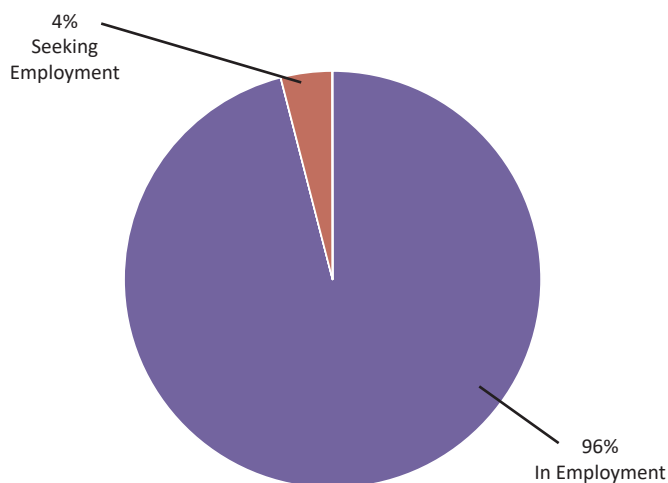

FACULTY OF MEDICINE AND HEALTH

BDS (Hons)

5-YEAR TREND 2012-2016

	2012	2013	2014	2015	2016
In Employment	73%	79%	96%	100%	96%
In Further Study or Training	12%	21%	0%	0%	0%
Seeking Employment	4%	0%	4%	0%	4%
Not Available for Employment or Study	11%	0%	0%	0%	0%

Total Surveyed	Response Rate (%)	
39	62%	
Summary of Results		
Present Situation		
In Employment	23	96%
In Further Study or Training	0	0%
Seeking Employment	1	4%
Not Available for Employment or Study	0	0%
Total Respondents	24	