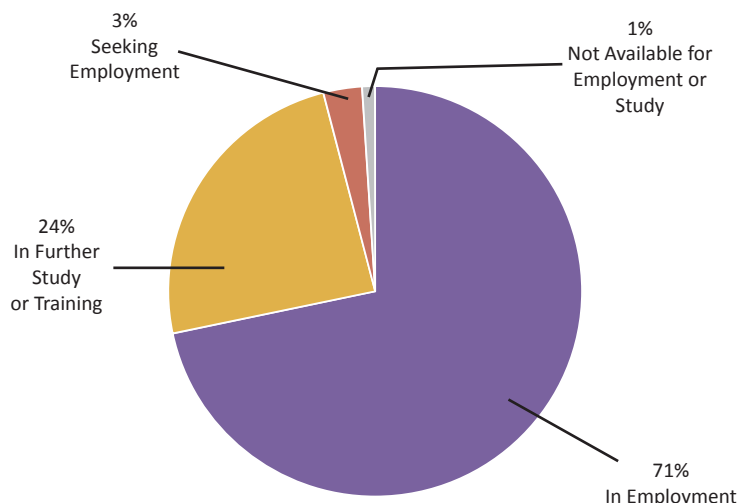

FACULTY OF ARTS

BA (Hons) Early Years and Childhood Studies

5-YEAR TREND 2012-2016

	2012	2013	2014	2015	2016
In Employment	59%	55%	78%	60%	71%
In Further Study or Training	27%	35%	19%	32%	24%
Seeking Employment	9%	5%	2%	6%	3%
Not Available for Employment or Study	5%	5%	1%	2%	1%

Total Surveyed	Response Rate (%)	
89	79%	
Summary of Results		
Present Situation		
In Employment	50	71%
In Further Study or Training	17	24%
Seeking Employment	2	3%
Not Available for Employment or Study	1	1%
Total Respondents	70	