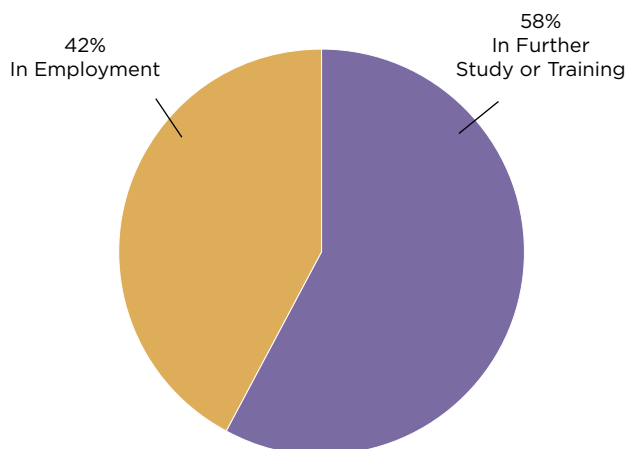

COLLEGE OF SCIENCE, ENGINEERING AND FOOD SCIENCE

BSc (Hons) Chemistry
with Forensic Science

5-YEAR TREND 2014-2018

	2014	2015	2016	2017	2018
In Employment	43%	44%	33%	70%	42%
In Further Study	57%	56%	67%	20%	58%
Seeking Employment	0%	0%	0%	0%	0%
Not Available for Employment or Study	0%	0%	0%	10%	0%

Total Surveyed	Response Rate (%)	
13	92%	
Summary of Results		
Present Situation		
In Employment	5	42%
In Further Study or Training	7	58%
Seeking Employment	0	0%
Not Available for Employment or Study	0	0%
Total Respondents	12	