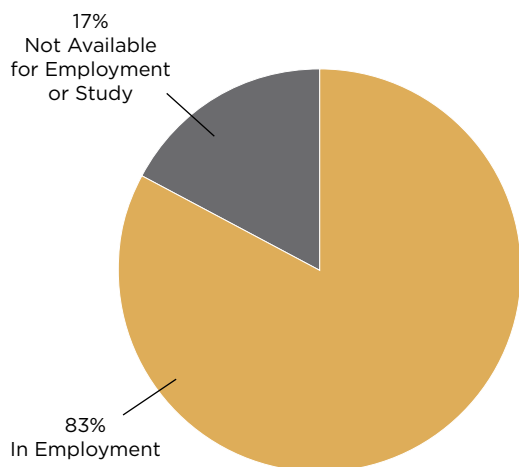

COLLEGE OF MEDICINE AND HEALTH

BDS (Hons)

5-YEAR TREND 2014-2018

	2014	2015	2016	2017	2018
In Employment	30%	88%	82%	34%	83%
In Further Study	70%	12%	11%	66%	0%
Seeking Employment	0%	0%	2%	0%	0%
Not Available for Employment or Study	0%	0%	5%	0%	17%

Total Surveyed	Response Rate (%)	
34	68%	
Summary of Results		
Present Situation		
In Employment	19	83%
In Further Study or Training	0	0%
Seeking Employment	0	0%
Not Available for Employment or Study	4	17%
Total Respondents	23	