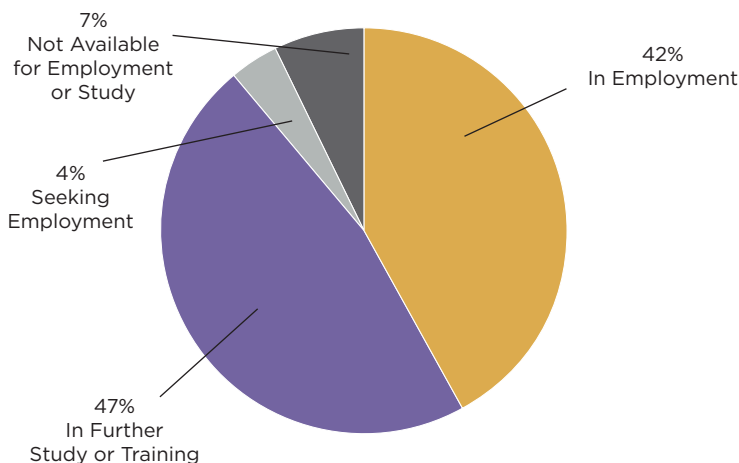

FACULTY OF ARTS

BSocSc (Hons)

5-YEAR TREND 2013-2017

	2013	2014	2015	2016	2017
In Employment	45%	47%	47%	50%	42%
In Further Study	46%	48%	44%	37%	47%
Seeking Employment	6%	4%	9%	4%	4%
Not Available for Employment or Study	3%	1%	0%	9%	7%

Total Surveyed	Response Rate (%)	
90	78%	
Summary of Results		
Present Situation		
In Employment	29	42%
In Further Study or Training	33	47%
Seeking Employment	3	4%
Not Available for Employment or Study	5	7%
Total Respondents	70	