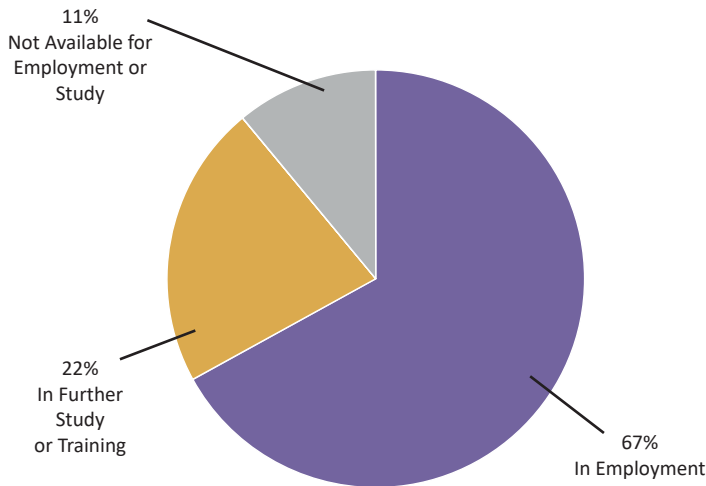

FACULTY OF LAW

BCL (Hons) Clinical

5-YEAR TREND 2012-2016

	2012	2013	2014	2015	2016
In Employment	29%	50%	29%	56%	67%
In Further Study or Training	71%	50%	71%	44%	22%
Seeking Employment	0%	0%	0%	0%	0%
Not Available for Employment or Study	0%	0%	0%	0%	11%

Total Surveyed	Response Rate (%)	
9	100%	
Summary of Results		
Present Situation		
In Employment	6	67%
In Further Study or Training	2	22%
Seeking Employment	0	0%
Not Available for Employment or Study	1	11%
Total Respondents	9	