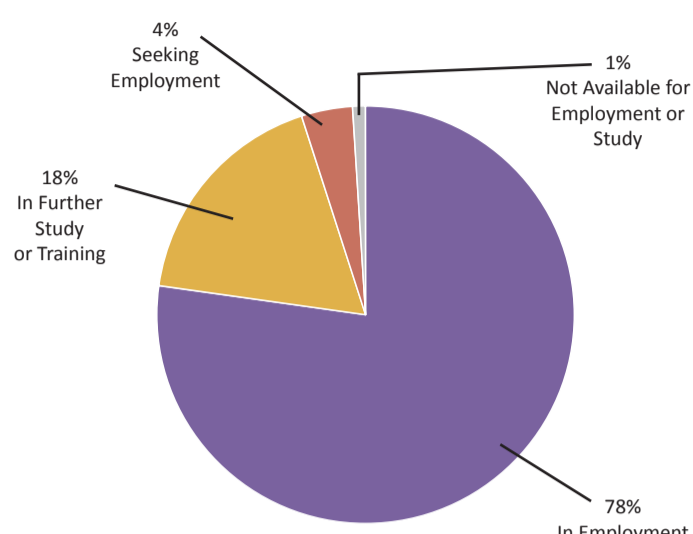

**FACULTY OF COMMERCE**

**BSc (Hons) Business Information Systems**

**5-YEAR TREND 2012-2016**

	2012	2013	2014	2015	2016
In Employment	79%	80%	81%	83%	78%
In Further Study or Training	15%	20%	15%	15%	18%
Seeking Employment	3%	0%	2%	2%	4%
Not Available for Employment or Study	3%	0%	2%	0%	1%

Total Surveyed	Response Rate (%)	
127	88%	
Summary of Results		
Present Situation		
In Employment	87	78%
In Further Study or Training	20	18%
Seeking Employment	4	4%
Not Available for Employment or Study	1	1%
<b>Total Respondents</b>	<b>112</b>	