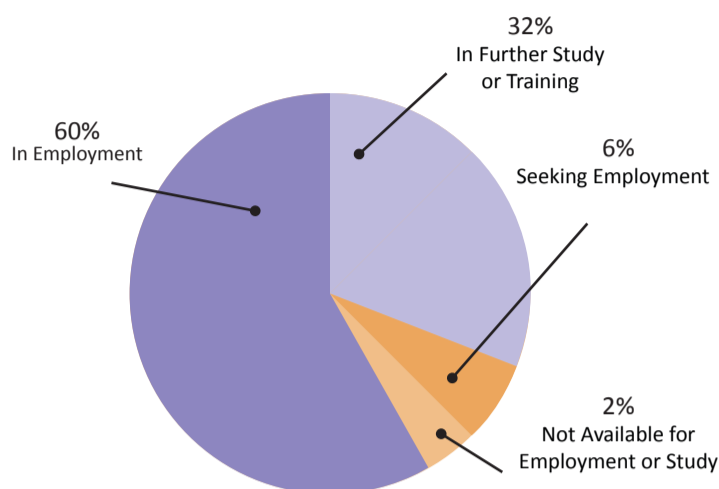

**FACULTY OF ARTS** **BA (Hons) Early Years and Childhood Studies**

5-YEAR TREND 2011-2015

	2011	2012	2013	2014	2015
In Employment	65%	59%	55%	78%	60%
In Further Study or Training	20%	27%	35%	19%	32%
Seeking Employment	5%	9%	5%	2%	6%
Not Available for Employment or Study	10%	5%	5%	1%	2%

Total Surveyed	Response Rate (%)	
100	87%	
Summary of Results		
Present Situation		
In Employment	52	60%
In Further Study or Training	28	32%
Seeking Employment	5	6%
Not Available for Employment or Study	2	2%
<b>Total Respondents</b>	<b>87</b>	