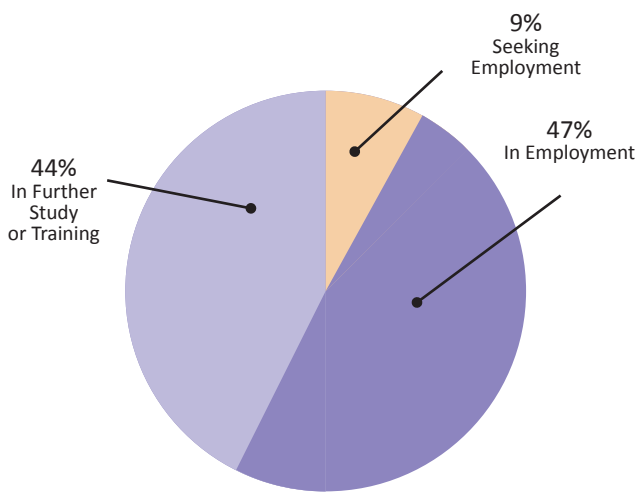

**FACULTY OF ARTS**

BSocSc (Hons)

5-YEAR TREND 2011-2015

	2011	2012	2013	2014	2015
In Employment	44%	42%	45%	47%	47%
In Further Study or Training	38%	40%	46%	48%	44%
Seeking Employment	14%	11%	6%	4%	9%
Not Available for Employment or Study	4%	7%	3%	1%	0%

Total Surveyed	Response Rate (%)	
82	91%	
Summary of Results		
Present Situation		
In Employment	35	47%
In Further Study or Training	33	44%
Seeking Employment	7	9%
Not Available for Employment or Study	0	0%
<b>Total Respondents</b>	<b>75</b>	