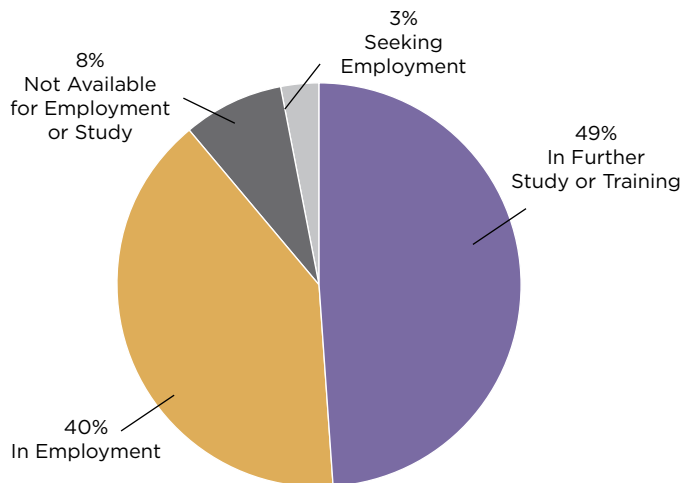

# COLLEGE OF ARTS, CELTIC STUDIES AND SOCIAL SCIENCES

**BSocSc (Hons)**
**5-YEAR TREND 2014-2018**

	2014	2015	2016	2017	2018
In Employment	47%	47%	50%	42%	40%
In Further Study	48%	44%	37%	47%	49%
Seeking Employment	4%	9%	4%	4%	3%
Not Available for Employment or Study	1%	0%	9%	7%	8%

Total Surveyed	Response Rate (%)	
85	76%	
Summary of Results		
Present Situation		
In Employment	26	40%
In Further Study or Training	32	49%
Seeking Employment	2	3%
Not Available for Employment or Study	5	8%
<b>Total Respondents</b>	65	