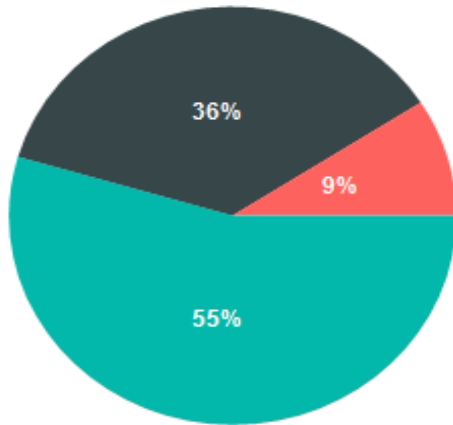

College of Science, Engineering and Food Science

BSc (Hons) Physiology

5 Year Trend (2016-2021*)

*Class of 2019 annual survey was cancelled by the HEA due to Covid-19

	2016	2017	2018	2020	2021
In Employment	45%	63%	37%	57%	55%
In Further Study or Training	48%	27%	53%	29%	36%
Seeking Employment	3%	5%	5%	14%	9%
Not Available for Employment or Study	3%	35%	5%	0%	0%

■ In Employment
■ In Further Study
■ Seeking Employment

Total Surveyed	Response Rate (%)
17	65%

Summary of Results		
Present Situation	Total	
In Employment	6	55%
In Further Study	4	36%
Seeking Employment	1	9%
Total Respondents	11	