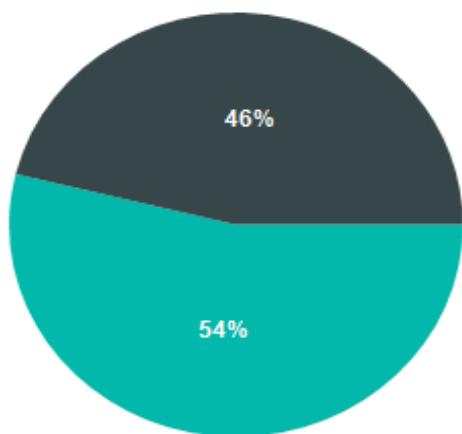

5 Year Trend (2016-2021*)

**Class of 2019 annual survey was cancelled by the HEA due to Covid-19*

	2016	2017	2018	2020	2021
In Employment	0%	0%	58%	80%	54%
In Further Study or Training	0%	0%	26%	20%	46%
Seeking Employment	0%	0%	5%	0%	0%
Not Available for Employment or Study	0%	0%	11%	0%	0%

■ In Employment
■ In Further Study

Total Surveyed	Response Rate (%)
20	65%

Summary of Results		
Present Situation	Total	
In Employment	7	54%
In Further Study	6	46%
Total Respondents	13	

Sample of PG Courses & College Attended