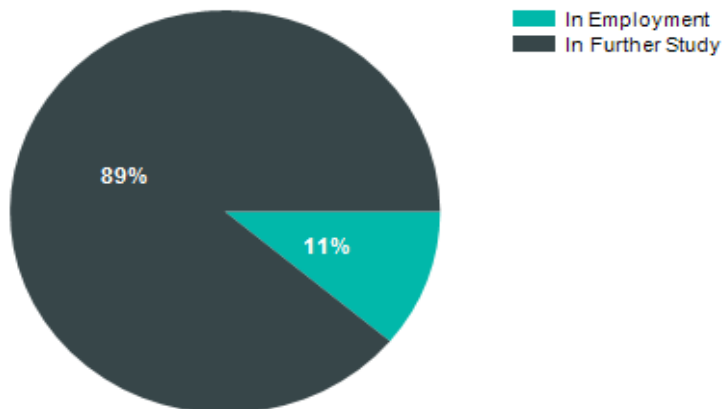

5 Year Trend (2016-2021*)

*Class of 2019 annual survey was cancelled by the HEA due to Covid-19

	2016	2017	2018	2020	2021
In Employment	0%	0%	42%	67%	11%
In Further Study or Training	0%	0%	50%	33%	89%
Seeking Employment	0%	0%	0%	0%	0%
Not Available for Employment or Study	0%	0%	8%	0%	0%

Total Surveyed	Response Rate (%)
9	100%

Summary of Results		
Present Situation	Total	
In Employment	1	11%
In Further Study	8	89%
Total Respondents	9	

Sample of PG Courses & College Attended

Course	Institution
MSc (Biotechnology)	University College Cork
MSc (Food Business and Innovation)	University College Cork
MSc in Co-operatives, Agri-Food and Sustainable Development	University College Cork
Postgraduate Diploma in Bioanalytical Chemistry	University College Cork