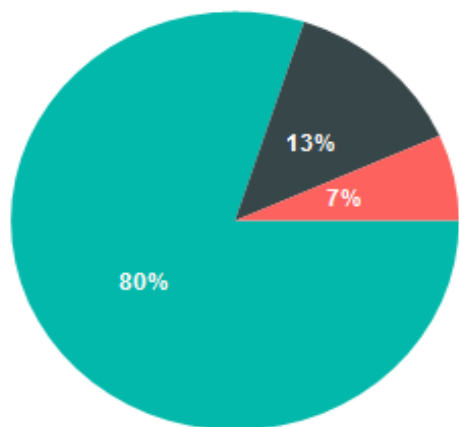

5 Year Trend (2016-2021*)

**Class of 2019 annual survey was cancelled by the HEA due to Covid-19*

	2016	2017	2018	2020	2021
In Employment	0%	0%	86%	80%	80%
In Further Study or Training	0%	0%	14%	10%	13%
Seeking Employment	0%	0%	0%	10%	7%
Not Available for Employment or Study	0%	0%	0%	0%	0%

■ In Employment
■ In Further Study
■ Seeking Employment

Total Surveyed	Response Rate (%)
21	71%

Summary of Results		
Present Situation	Total	
In Employment	12	80%
In Further Study	2	13%
Seeking Employment	1	7%
Total Respondents	15	