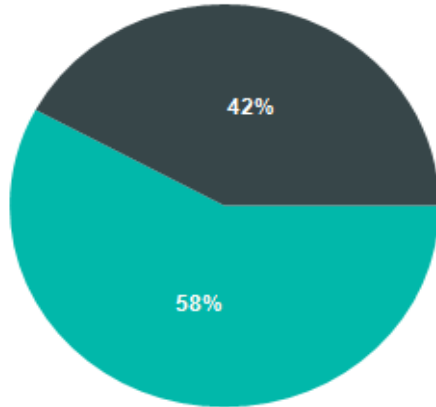

Faculty of Engineering

Master of Architecture

■ In Employment
■ Not Available

Total Surveyed	Response Rate (%)
20	95%

Summary of Results		
Present Situation	Total	
In Employment	11	58%
Not Available	8	42%
Total Respondents	19	