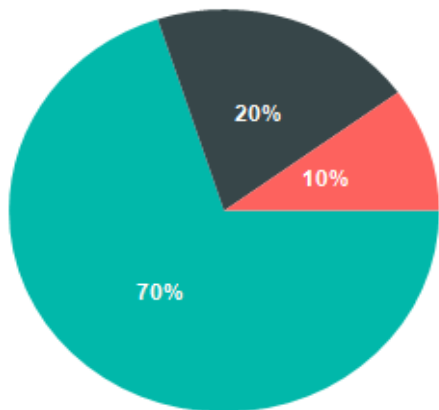

5 Year Trend (2016-2021*)

**Class of 2019 annual survey was cancelled by the HEA due to Covid-19*

	2016	2017	2018	2020	2021
In Employment	33%	33%	75%	43%	70%
In Further Study or Training	58%	58%	13%	50%	20%
Seeking Employment	2%	5%	13%	7%	0%
Not Available for Employment or Study	7%	5%	0%	0%	10%

- In Employment
- In Further Study
- Not Available

Total Surveyed	Response Rate (%)
14	71%

Summary of Results		
Present Situation	Total	
In Employment	7	70%
In Further Study	2	20%
Not Available	1	10%
Total Respondents	10	