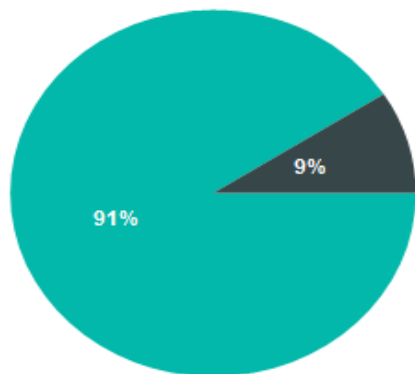

**5 Year Trend (2015-2020\*)**

*\*Class of 2019 annual survey was cancelled by the HEA due to Covid-19*

	2016	2017	2018	2020	2021
In Employment				90%	91%
In Further Study or Training				0%	0%
Seeking Employment				10%	9%
Not Available for Employment or Study				0%	0%

■ In Employment  
■ Seeking Employment

Total Surveyed	Response Rate (%)
25	44%

Summary of Results		
Present Situation	Total	
In Employment	10	91%
Seeking Employment	1	9%
<b>Total Respondents</b>	<b>11</b>	