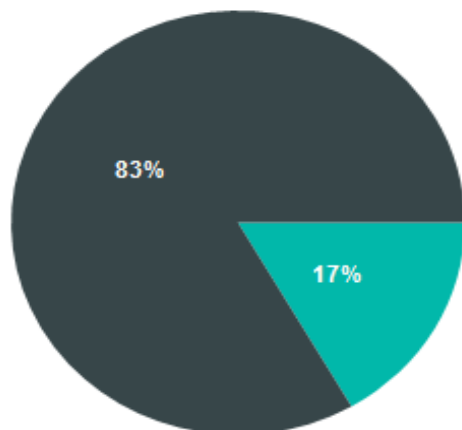

**5 Year Trend (2016-2021\*)**

*\*Class of 2019 annual survey was cancelled by the HEA due to Covid-19*

	2016	2017	2018	2020	2021
In Employment	0%	0%	25%	40%	17%
In Further Study or Training	0%	0%	42%	60%	83%
Seeking Employment	0%	0%	0%	0%	0%
Not Available for Employment or Study	0%	0%	33%	0%	0%

■ In Employment  
■ In Further Study

Total Surveyed	Response Rate (%)
14	43%

Summary of Results		
Present Situation	Total	
In Employment	1	17%
In Further Study	5	83%
<b>Total Respondents</b>	<b>6</b>	

**Sample of PG Courses & College Attended**