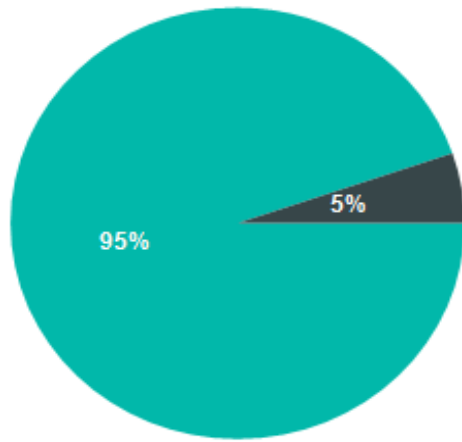

**Cork University Business School**

**MSc (Information Systems for Business Performance)**

**5 Year Trend (2015-2020\*)**  
*\*Class of 2019 annual survey was cancelled by the HEA due Covid-19*

	2015	2016	2017	2018	2020
In Employment	97%	84%	95%	79%	95%
In Further Study or Training	0%	4%	0%	0%	0%
Seeking Employment	3%	10%	5%	10%	5%
Not Available for Employment or Study	0%	2%	0%	11%	0%

■ In Employment  
■ Seeking Employment

Total Surveyed	Response Rate (%)
61	62%

Summary of Results		
Present Situation	Total	
In Employment	36	95%
Seeking Employment	2	5%
<b>Total Respondents</b>	<b>38</b>	