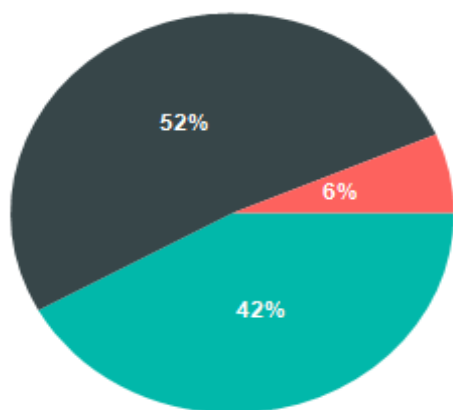

5 Year Trend (2016-2021*)

**Class of 2019 annual survey was cancelled by the HEA due to Covid-19*

	2016	2017	2018	2020	2021
In Employment	N/A	68%	47%	75%	42%
In Further Study or Training	N/A	20%	42%	8%	52%
Seeking Employment	N/A	8%	0%	17%	6%
Not Available for Employment or Study	N/A	4%	11%	0%	0%

■ In Employment
■ In Further Study
■ Seeking Employment

Total Surveyed	Response Rate (%)
53	58%

Summary of Results		
Present Situation	Total	
In Employment	13	42%
In Further Study	16	52%
Seeking Employment	2	6%
Total Respondents	31	