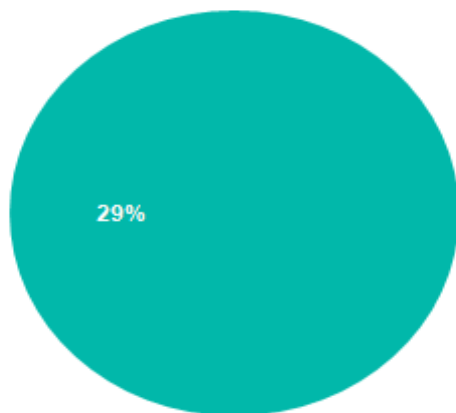

College of Arts, Celtic Studies and Social Sciences

MA (Applied Psychology)

5 Year Trend (2016-2021*)

*Class of 2019 annual survey was cancelled by the HEA due to Covid-19

	2016	2017	2018	2020	2021
In Employment	70%	91%	83%	67%	100%
In Further Study or Training	10%	9%	8%	17%	0%
Seeking Employment	20%	0%	8%	17%	0%
Not Available for Employment or Study	0%	0%	0%	0%	0%

■ In Employment

Total Surveyed	Response Rate (%)
11	64%

Summary of Results		
Present Situation	Total	
In Employment	2	29%
In Employment	5	71%
Total Respondents	7	

Sample of PG Courses & College Attended

Sample of Jobs and Employers