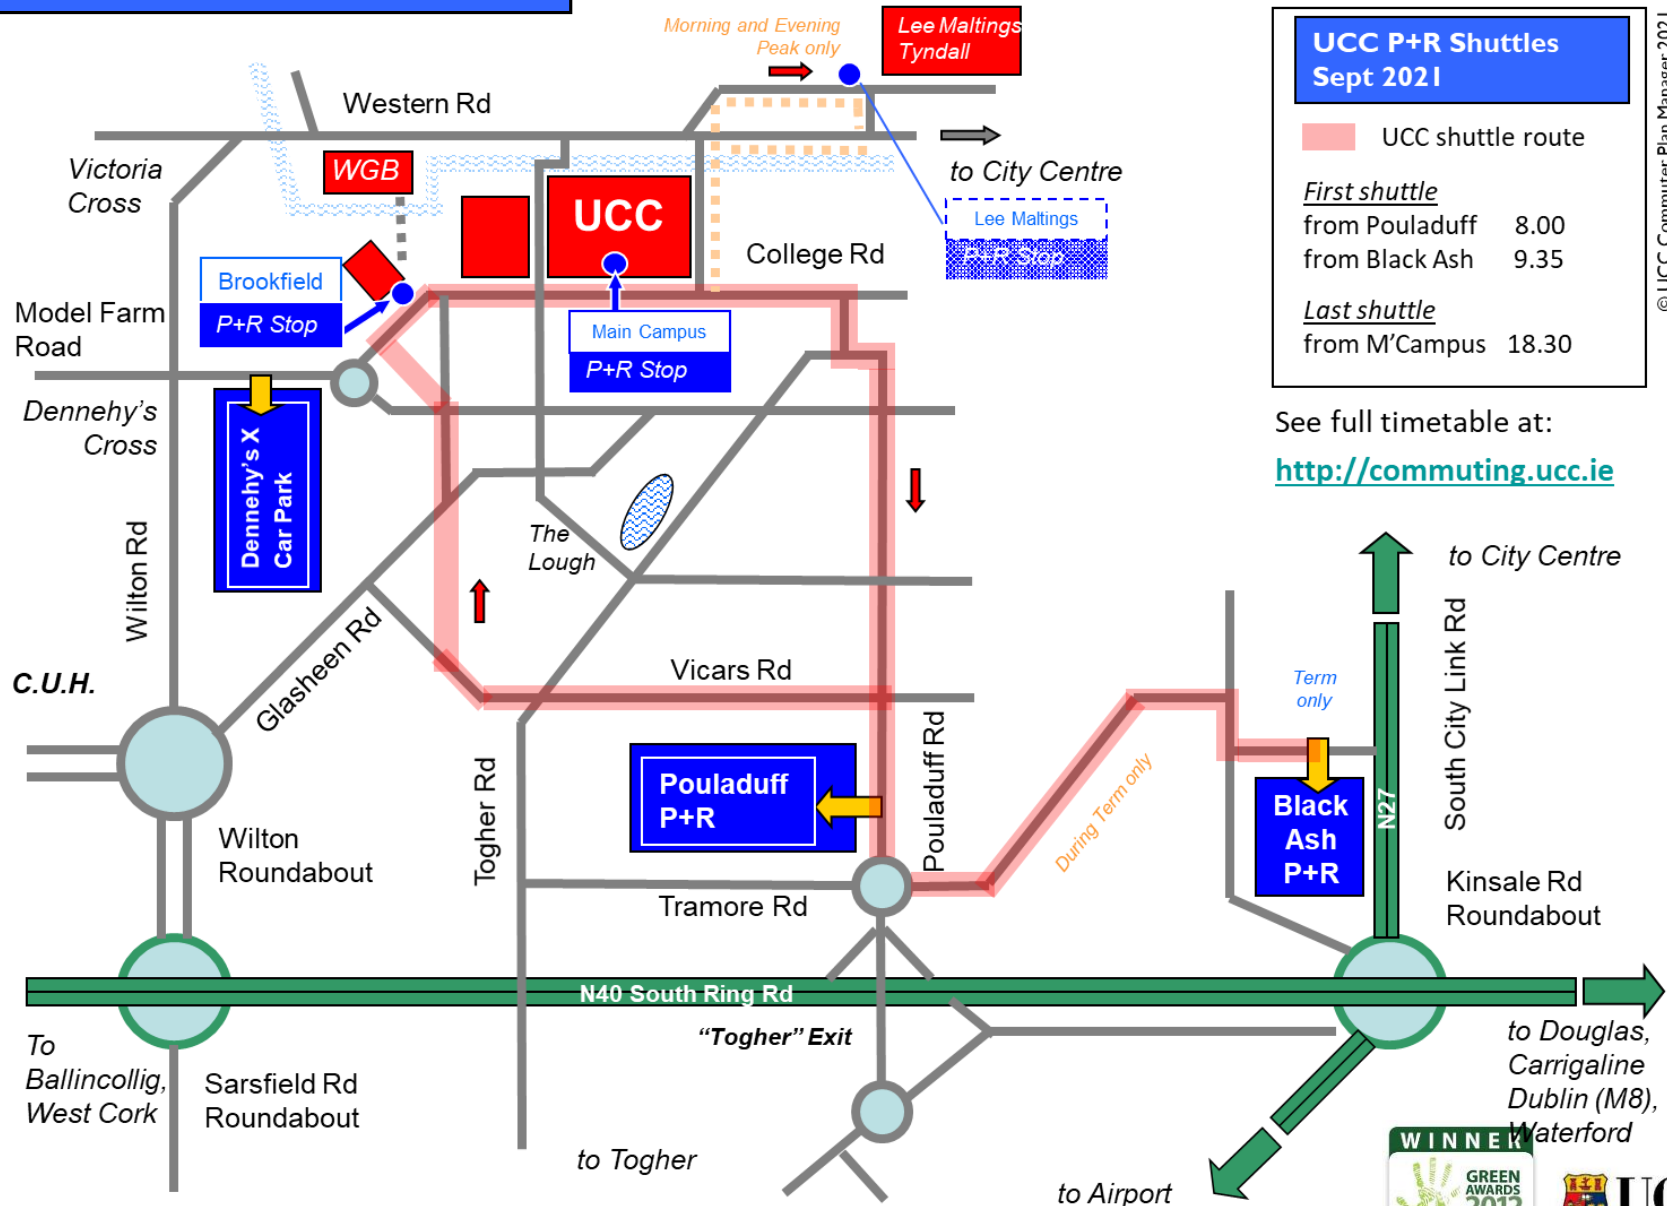

# UCC Park + Ride

## UCC P+R Shuttles Sept 2021

UCC shuttle route

First shuttle

from Pouladuff	8.00
from Black Ash	9.35

Last shuttle

from M'Campus	18.30
---------------	-------

See full timetable at:  
<http://commuting.ucc.ie>