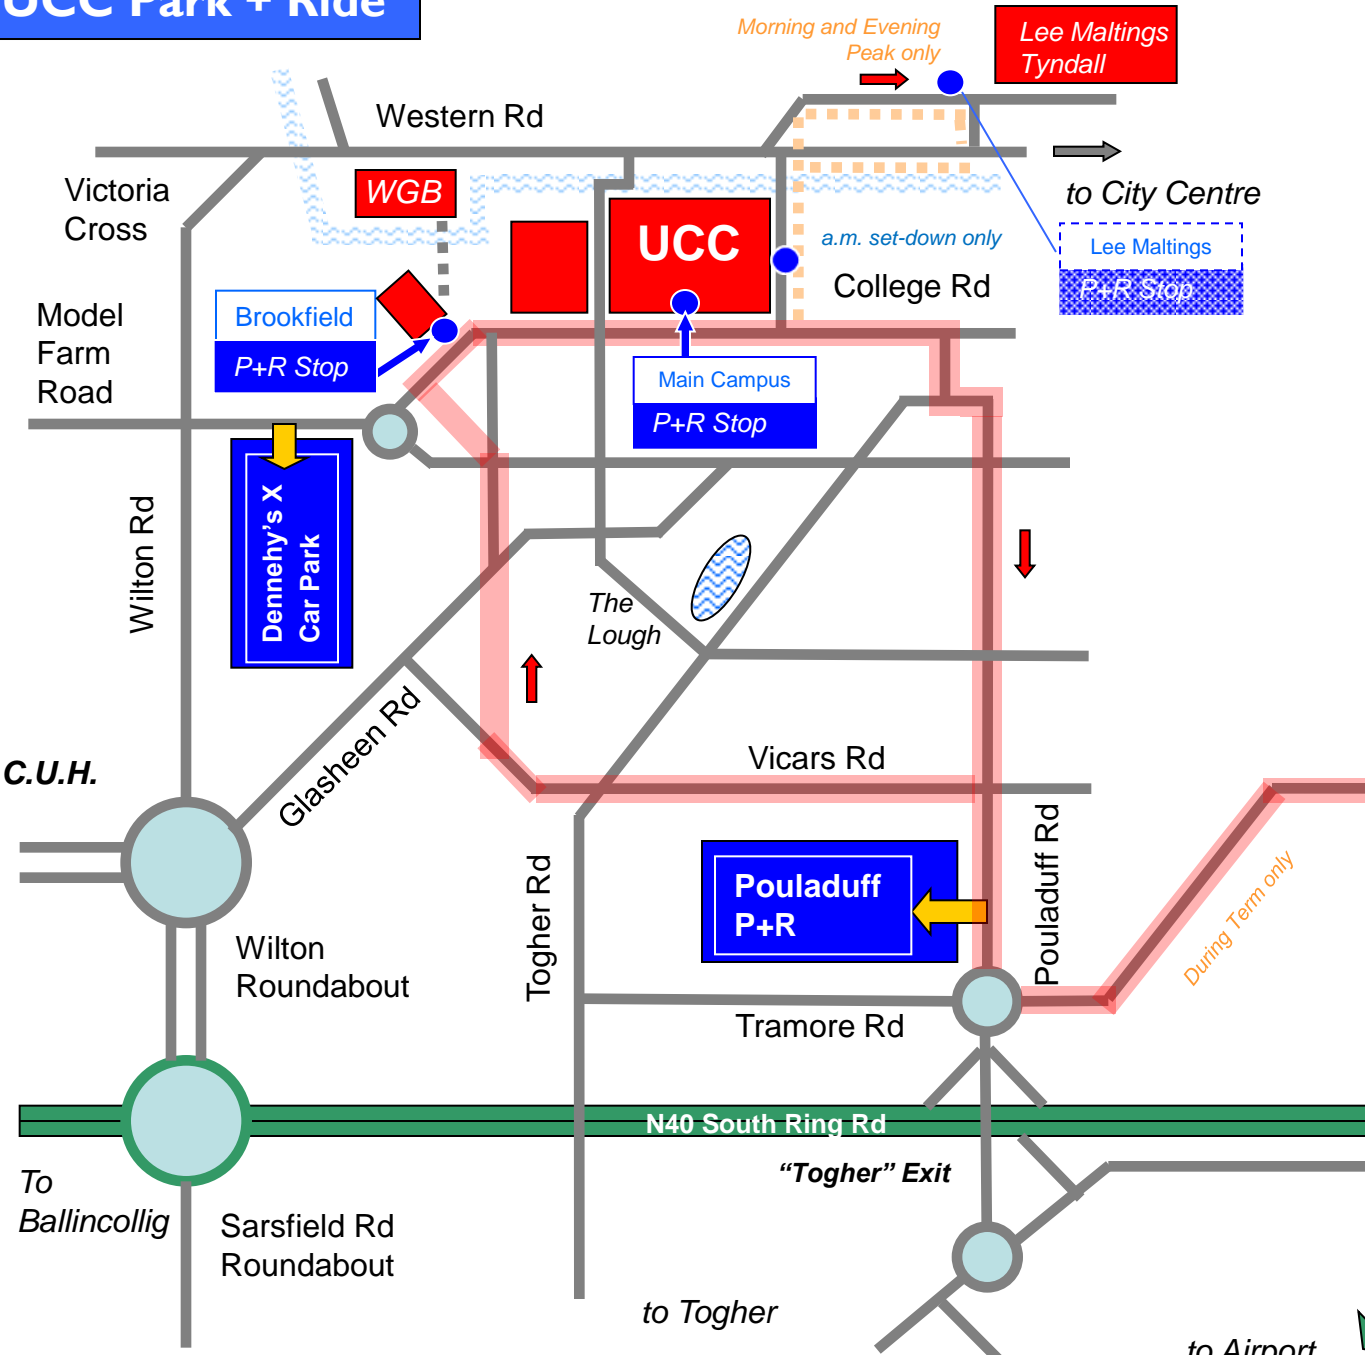

UCC Park + Ride

UCC P+R Shuttles Sept 2017

UCC shuttle route

First shuttle

from Pouladuff	8.00
from Black Ash	9.20 ex Fri

Last shuttle

from M'Campus	18.30
---------------	-------

See full timetable at:
<http://commuting.ucc.ie>