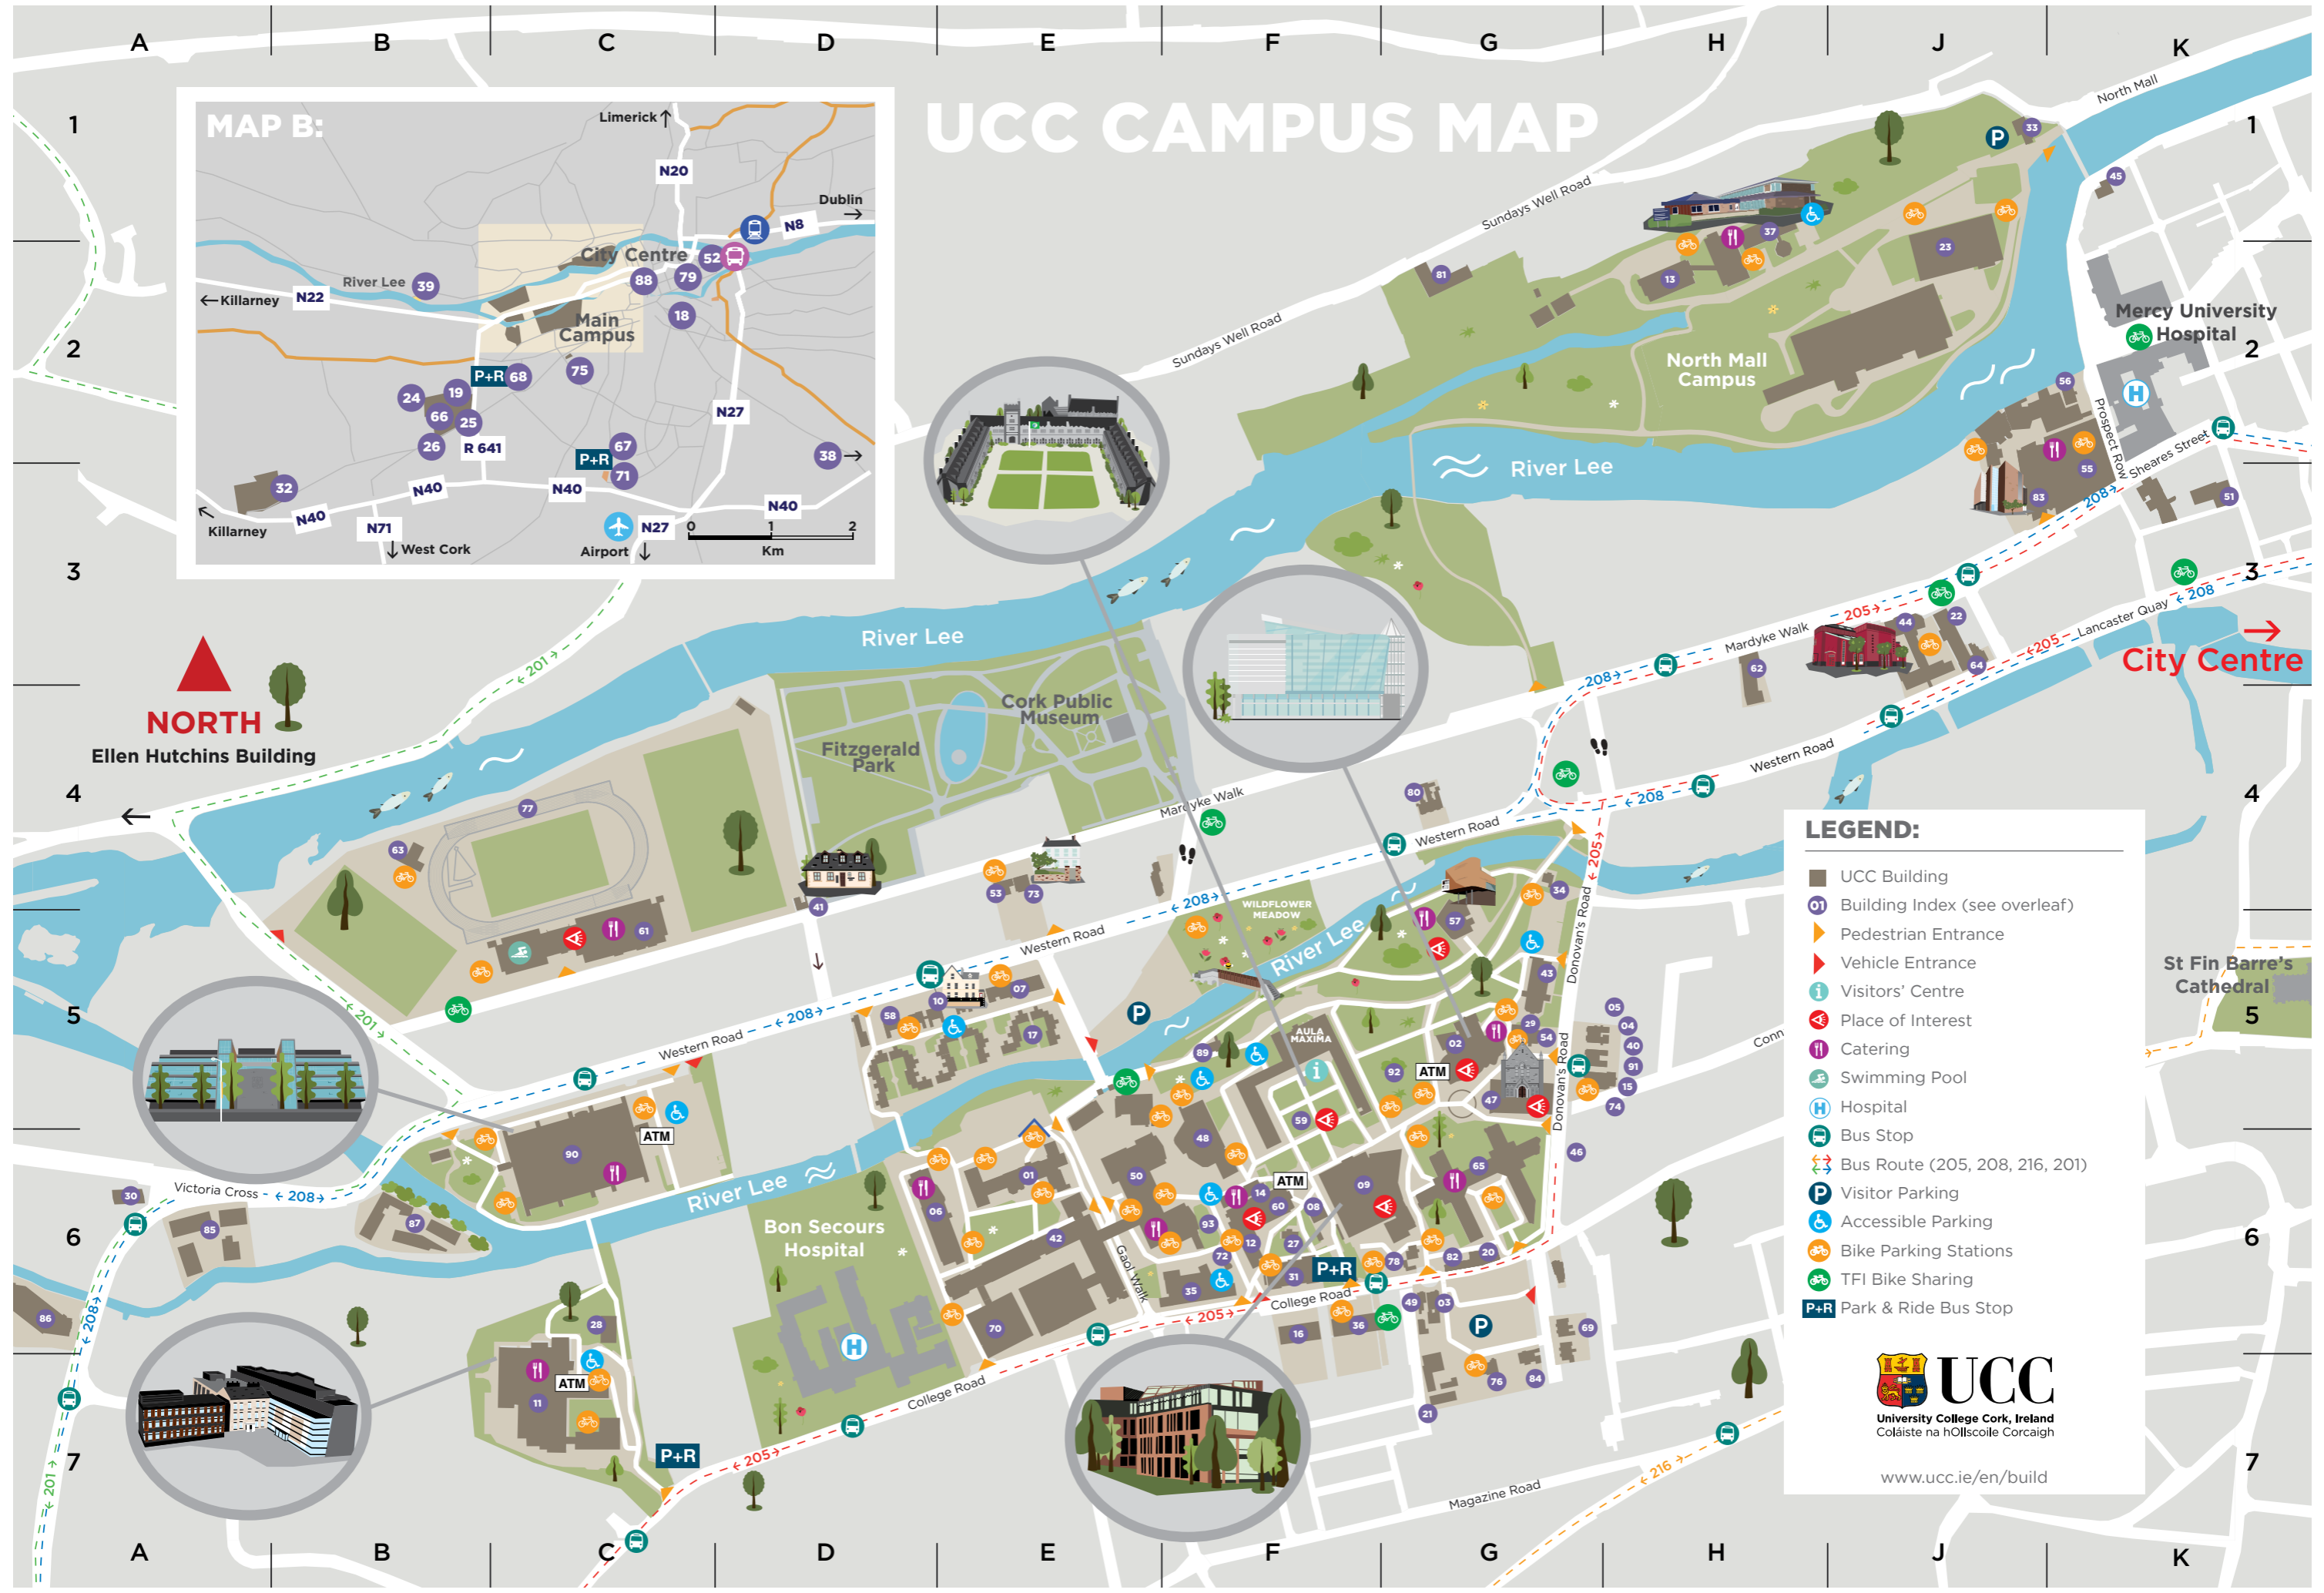

UCC CAMPUS MAP

LEGEND:

- UCC Building
- 01 Building Index (see overleaf)
- Pedestrian Entrance
- Vehicle Entrance
- Visitors' Centre
- Place of Interest
- Catering
- Swimming Pool
- Hospital
- Bus Stop
- Bus Route (205, 208, 216, 201)
- Visitor Parking
- Accessible Parking
- Bike Parking Stations
- TFI Bike Sharing
- P+R Park & Ride Bus Stop

Mercy University Hospital

Wildflower Meadow

Aula Maxima

Victoria Cross

Western Road

Western Road

Western Road

Western Road

No.	Grid	No.	Grid
South Mall 13		79	Map B
St Kildas		80	G4
St Vincents		81	G2
Student Common Room		82	G6
Tyndall National Institute		83	J3
Tyrconel		84	G7
University Hall		85	A6
Victoria Lodge		86	A6
Victoria Mills		87	B6
Wandesford Quay		88	Map B
West Lodge		89	F5
Western Gateway		90	C6
William Thompson House		91	H5

www.ucc.ie

+353 (0)21 4903000

UCC COLLEGE ROAD CORK, IRELAND

#BeginBelongBecome

UCC CAMPUS MAP

CAMPUS INFORMATION:

Switch Board +353 (0)21 490 3000

	No.	Grid
Student IT Services		
• Boole Basement	08	F6
• 3rd Floor Kane Building	50	E6
Student Records & Examinations	59	F5
Students' Union	20	G6
Visitors' Centre	59	F5
 Catering		
Biosciences -Bio Café	06	D6
Brookfield Restaurant	11	C7
Café Atrium	61	C5
Café Diem - The Still	37	H1
Club Áras - New Bar	02	G5
Coffee Dock	65	G6
Elements	50	E6
Main Restaurant	60	F6
Oasis Café	02	G5
Roots Café - Hub	48	F6
Staff Common Room	59	F5
Staff Dining Room	60	F6
Tyndall Restaurant	83	J3
Western Gateway- Elements & Riverside Café	90	C6
 Places of Interest		
Áras na Mac Léinn / Student Centre	02	G5
Aula Maxima	59	F5
Boole Library	09	F6
Crawford Observatory	27	F6
Honan Chapel	47	G5
Lewis Glucksman Gallery	57	G5
The Main Quadrangle	59	F5
Mardyke Arena	61	C5
President's Garden	92	G5
Republican Grave	93	F6
Stone Corridor and Ogham Stone Collection	59	F5
Visitors' Centre	59	F5