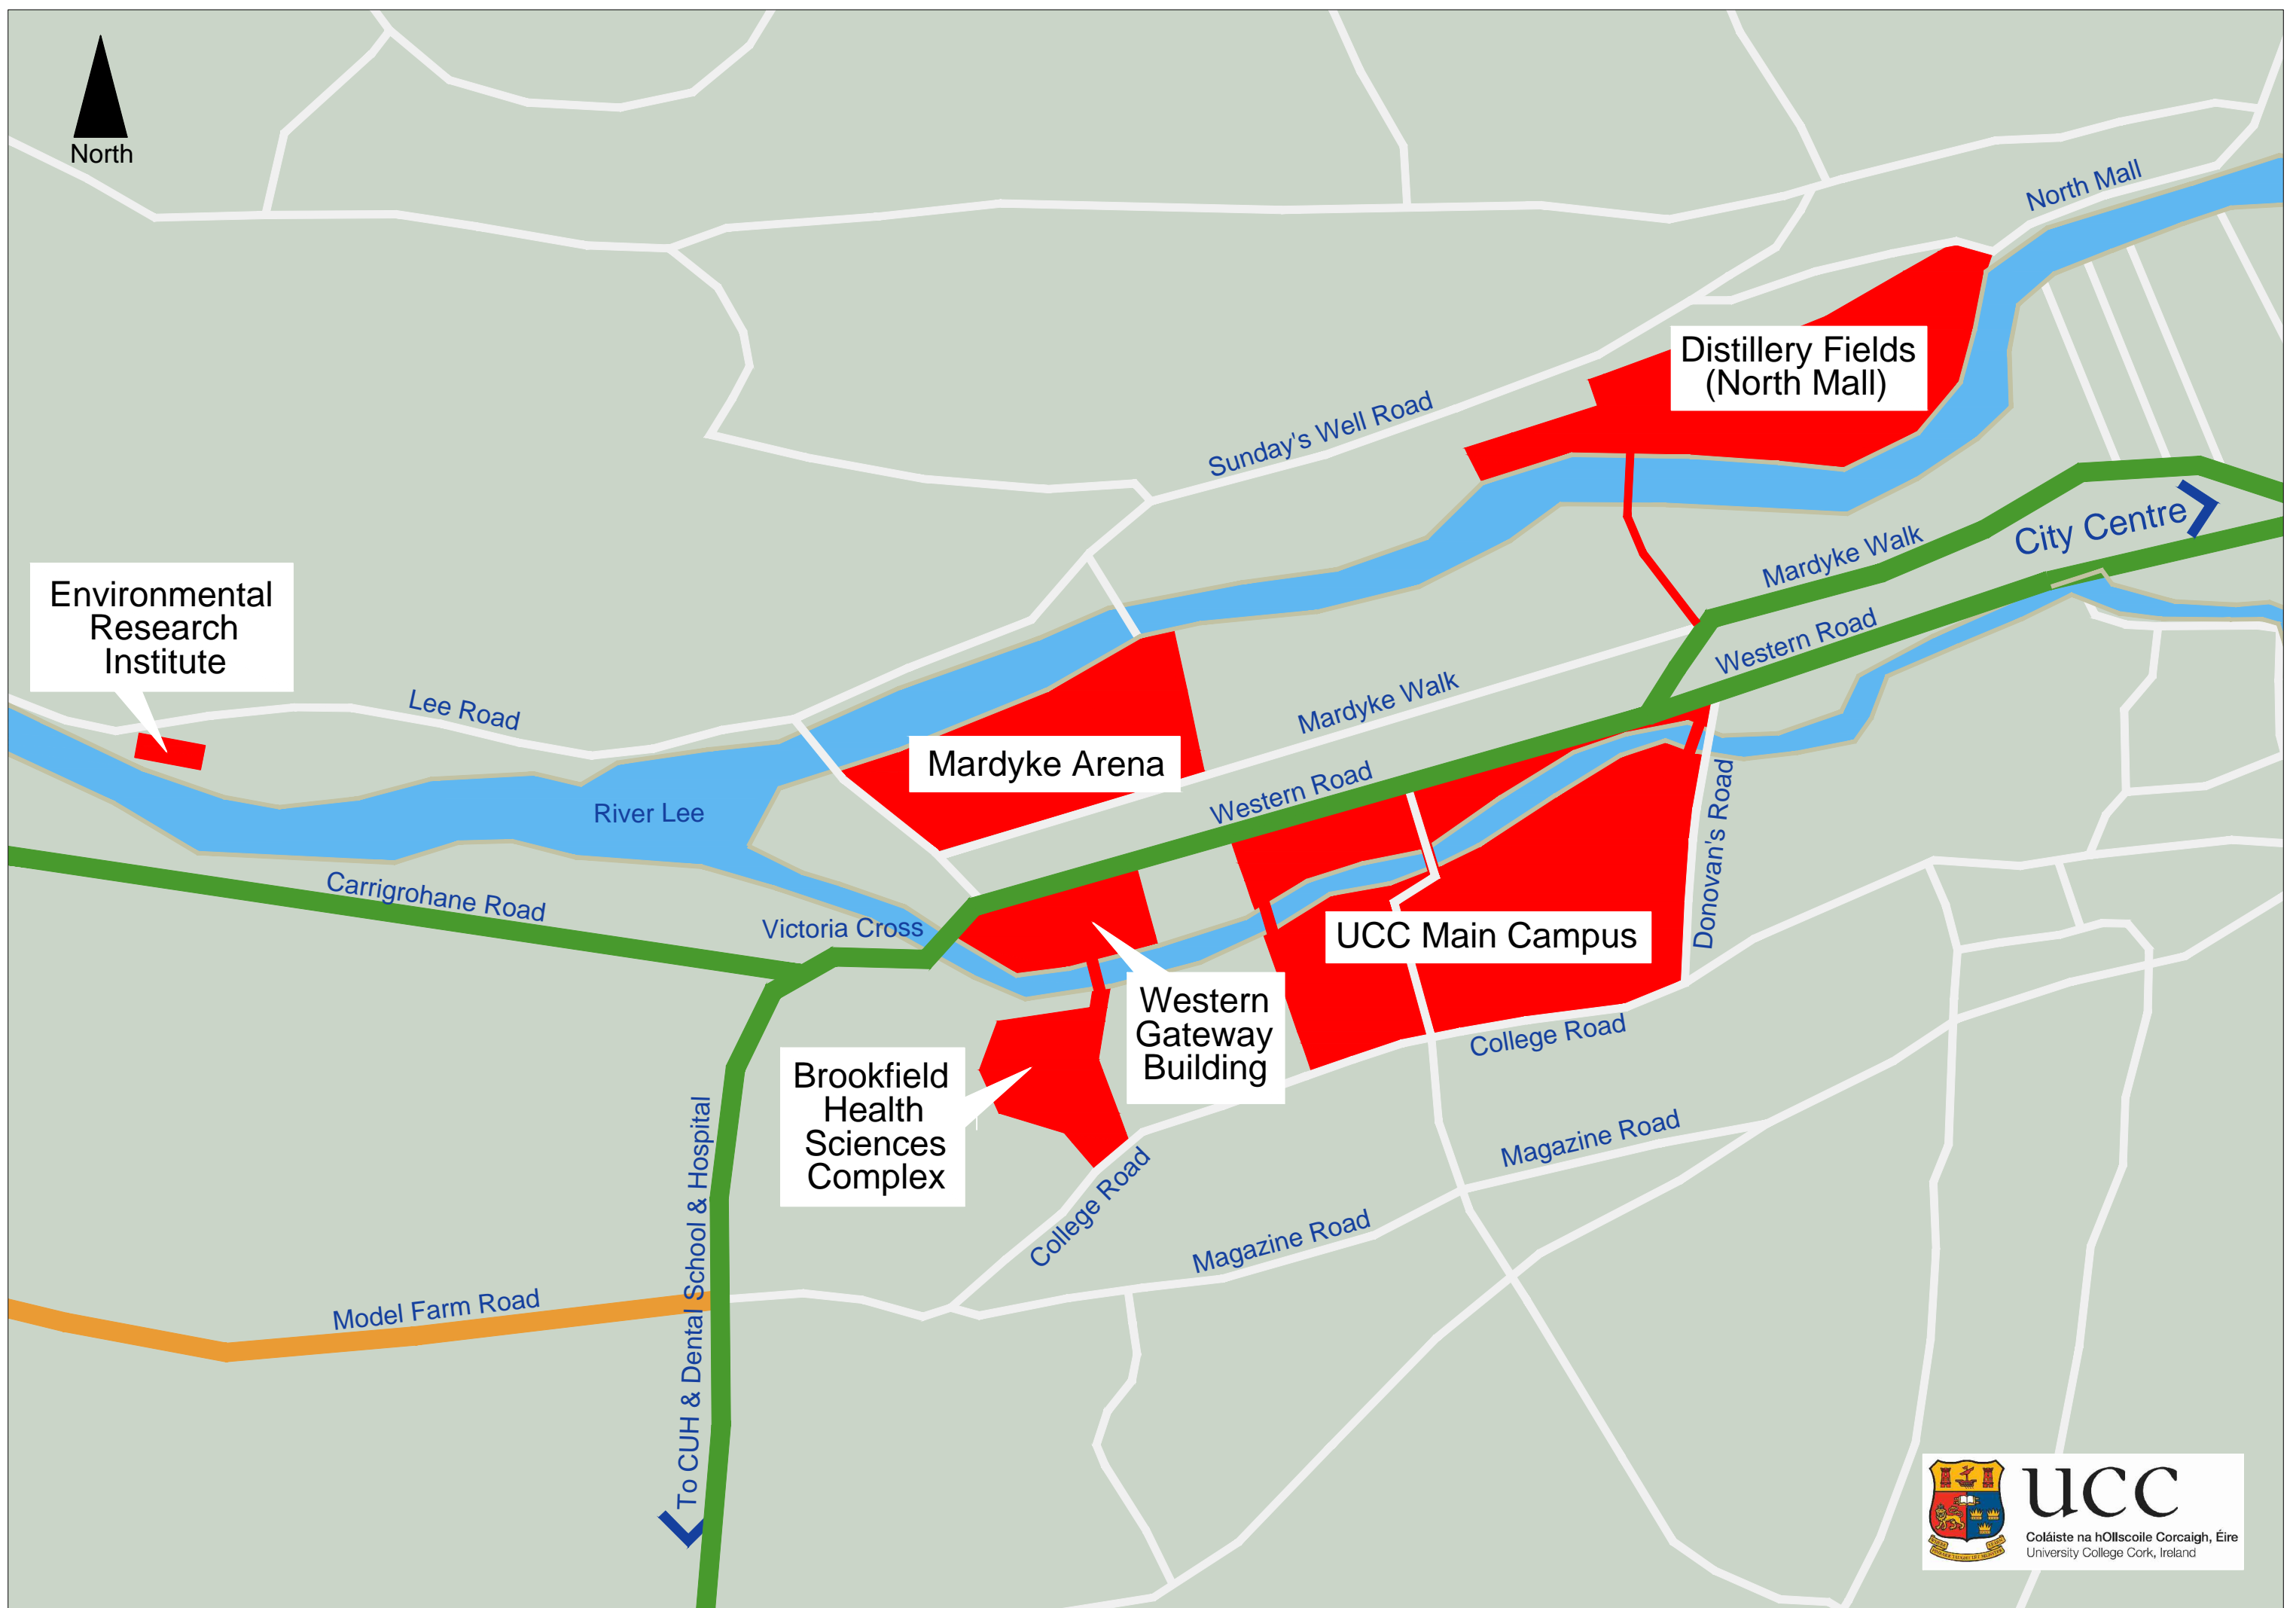

North

Environmental  
Research  
Institute

Distillery Fields  
(North Mall)

Mardyke Arena

UCC Main Campus

Western  
Gateway  
Building

Brookfield  
Health  
Sciences  
Complex

Model Farm Road

To CUH & Dental School & Hospital

Carrigrohane Road

Lee Road

River Lee

Victoria Cross

Western Road

College Road

Magazine Road

Magazine Road

Donovan's Road

Western Road

Mardyke Walk

Mardyke Walk

Western Road

Sunday's Well Road

North Mall

City Centre