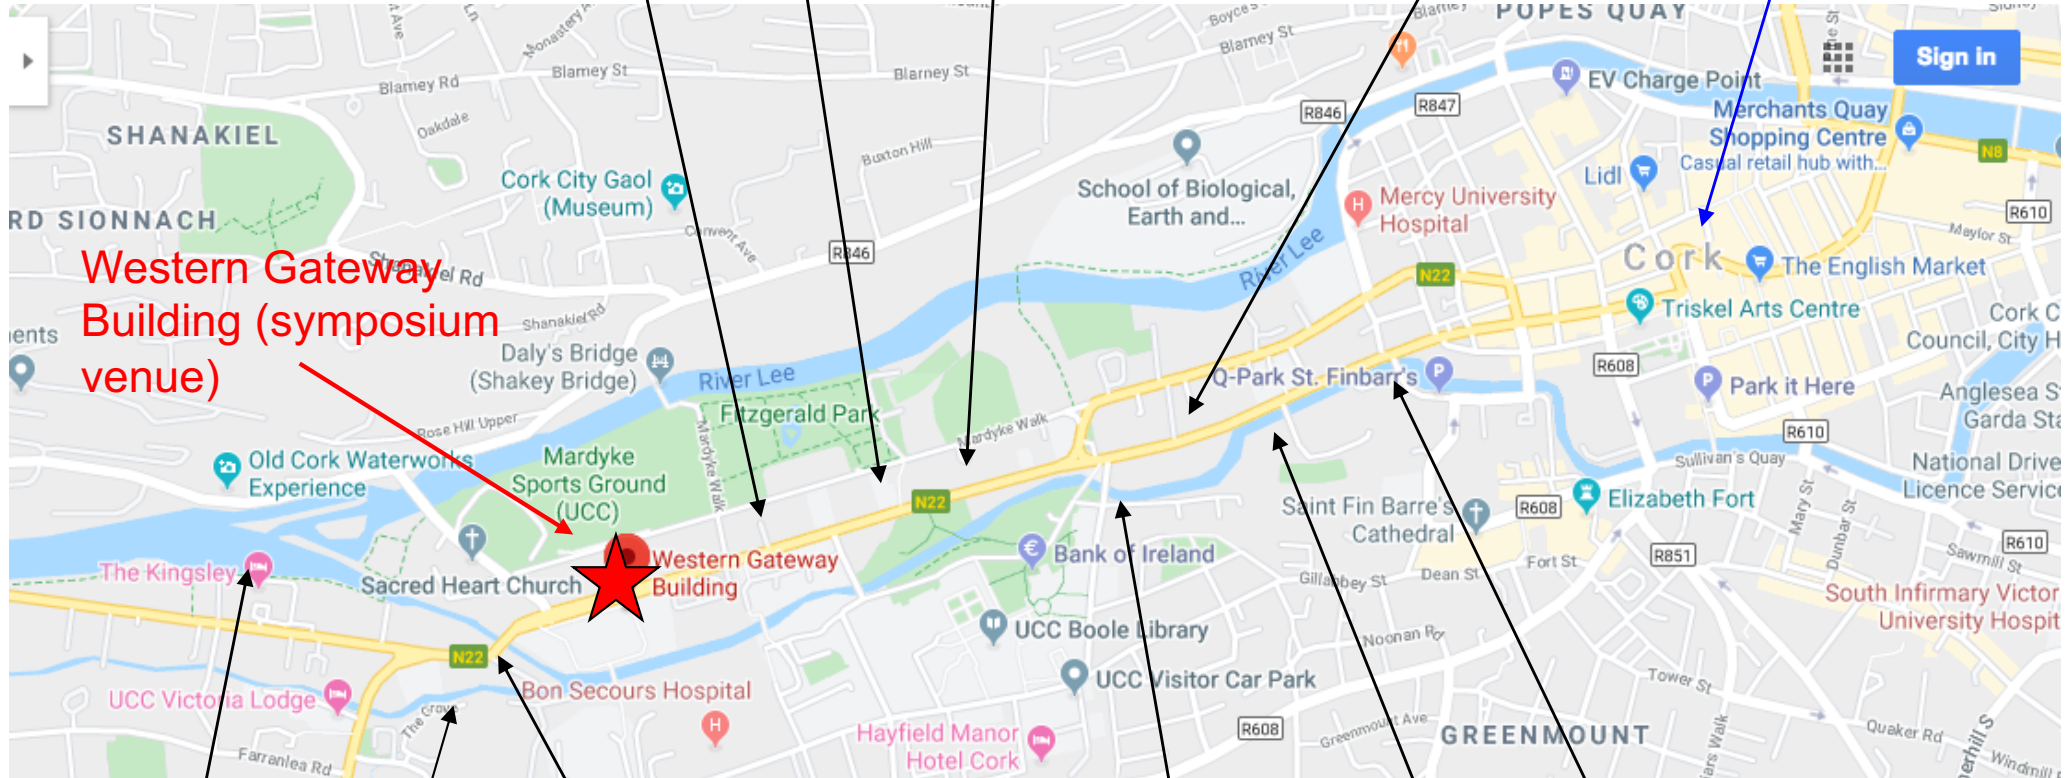

Accommodation near UCC

Redclyffe House

Killarney Guest House,
Crawford Guest House

Blarney Stone Guest House, Achill House

Cork City Centre

Acton Lodge

Western Gateway Building (symposium venue)

Kingsley Hotel

Victoria Mills

Shandon Bells Guest House

Lancaster Lodge

University Hall

River Lee Hotel

To give a sense of scale, the distance from the Lancaster Lodge to the Western Gateway Building is ~20 minutes on foot.