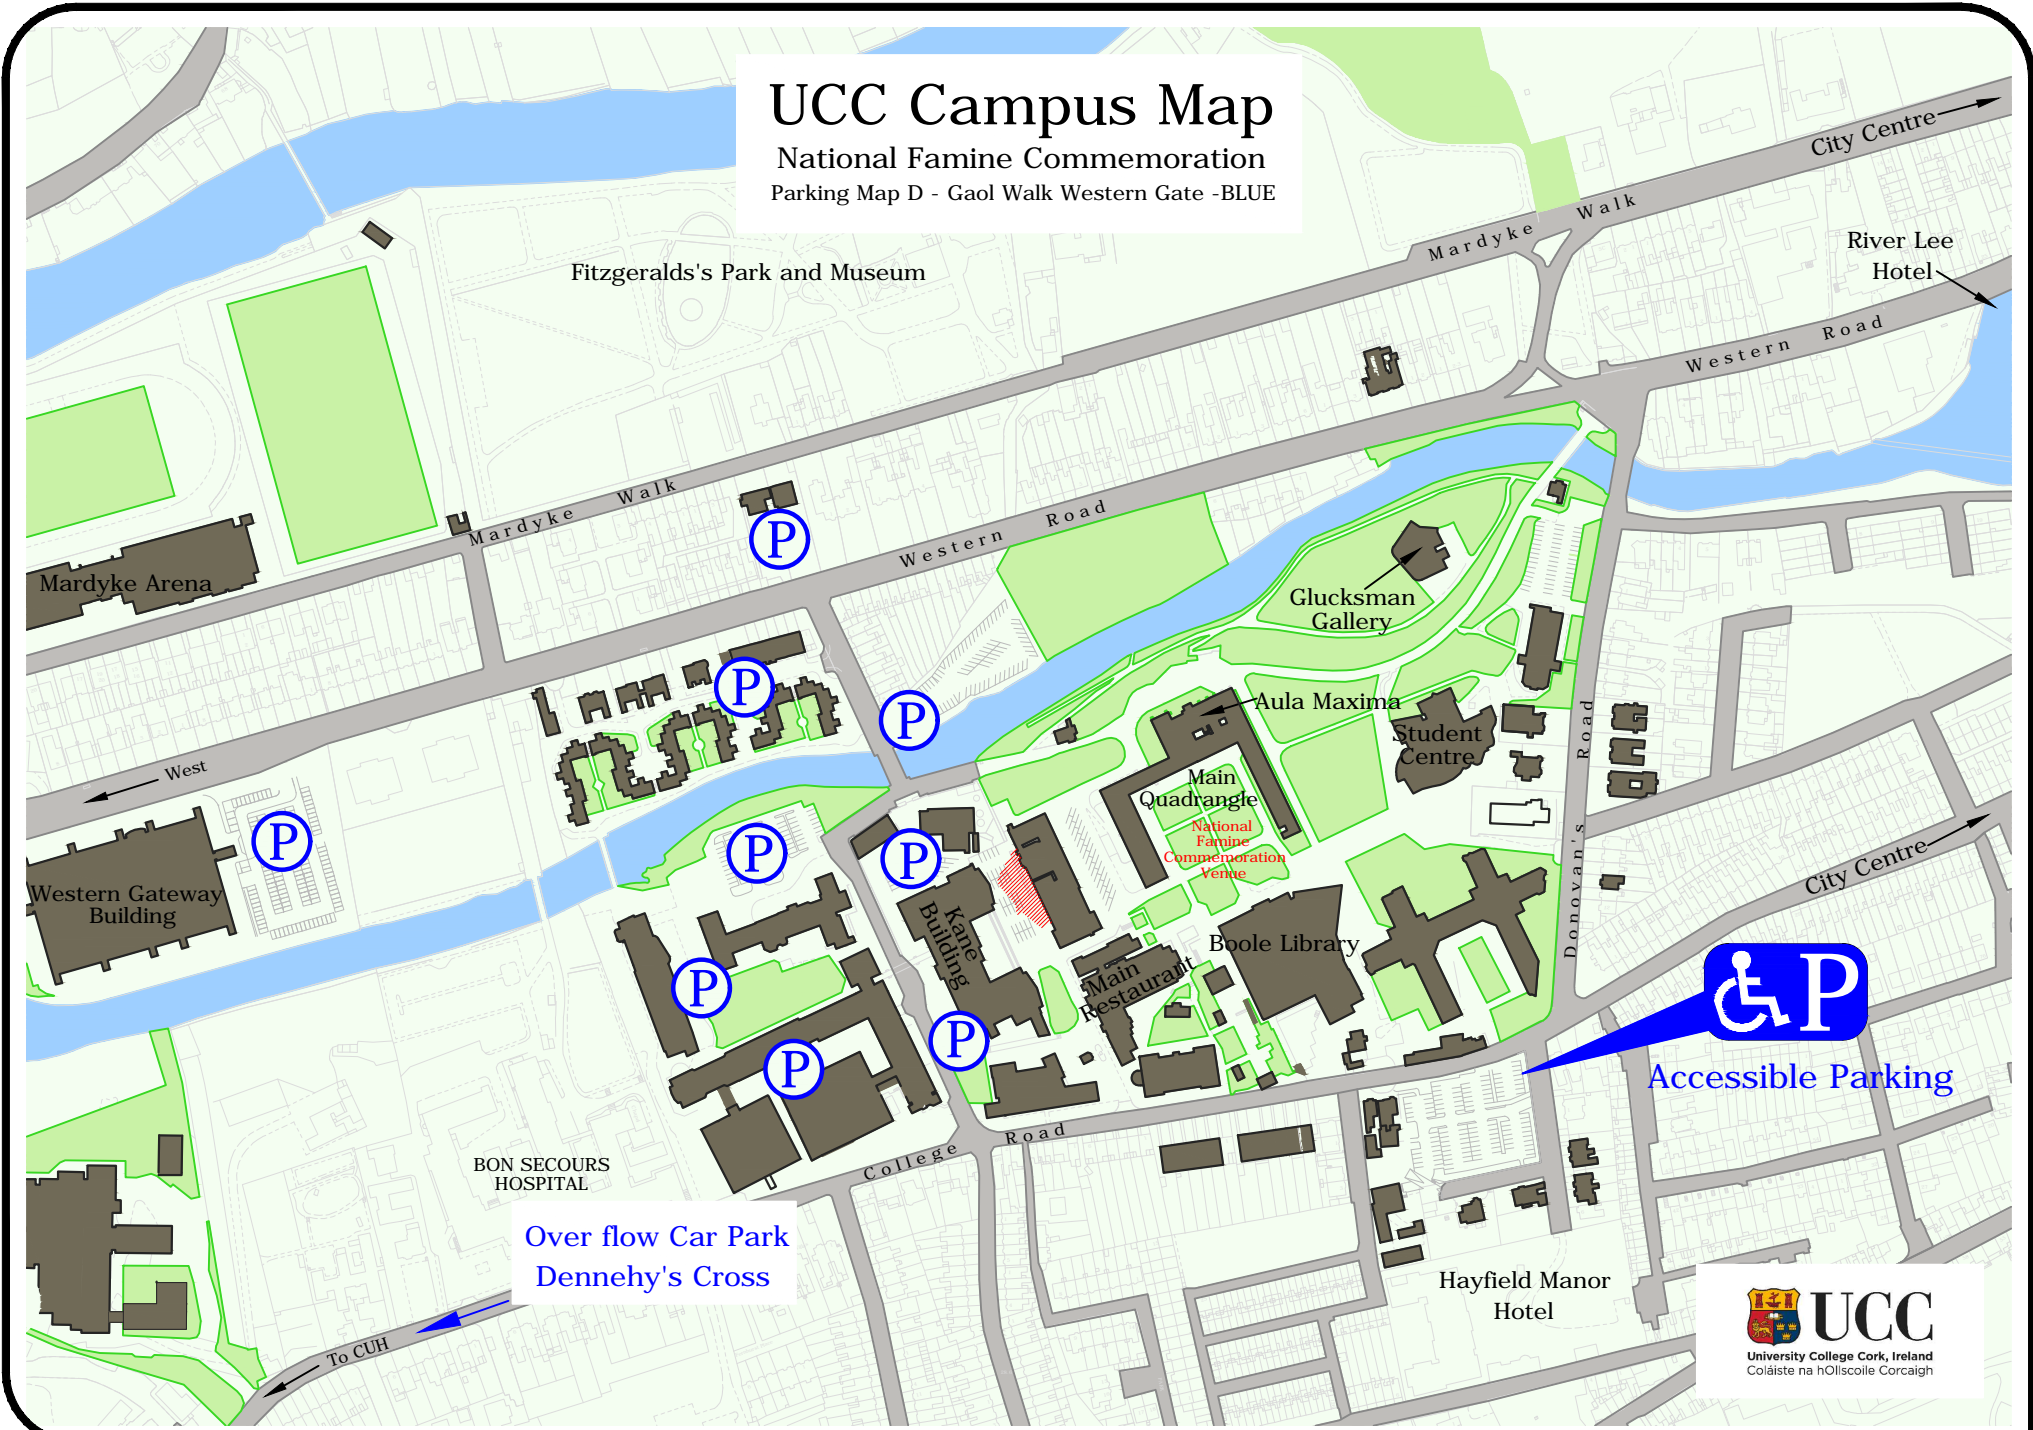

# UCC Campus Map

National Famine Commemoration  
Parking Map D - Gaol Walk Western Gate - BLUE

Over flow Car Park  
Dennehy's Cross

Accessible Parking