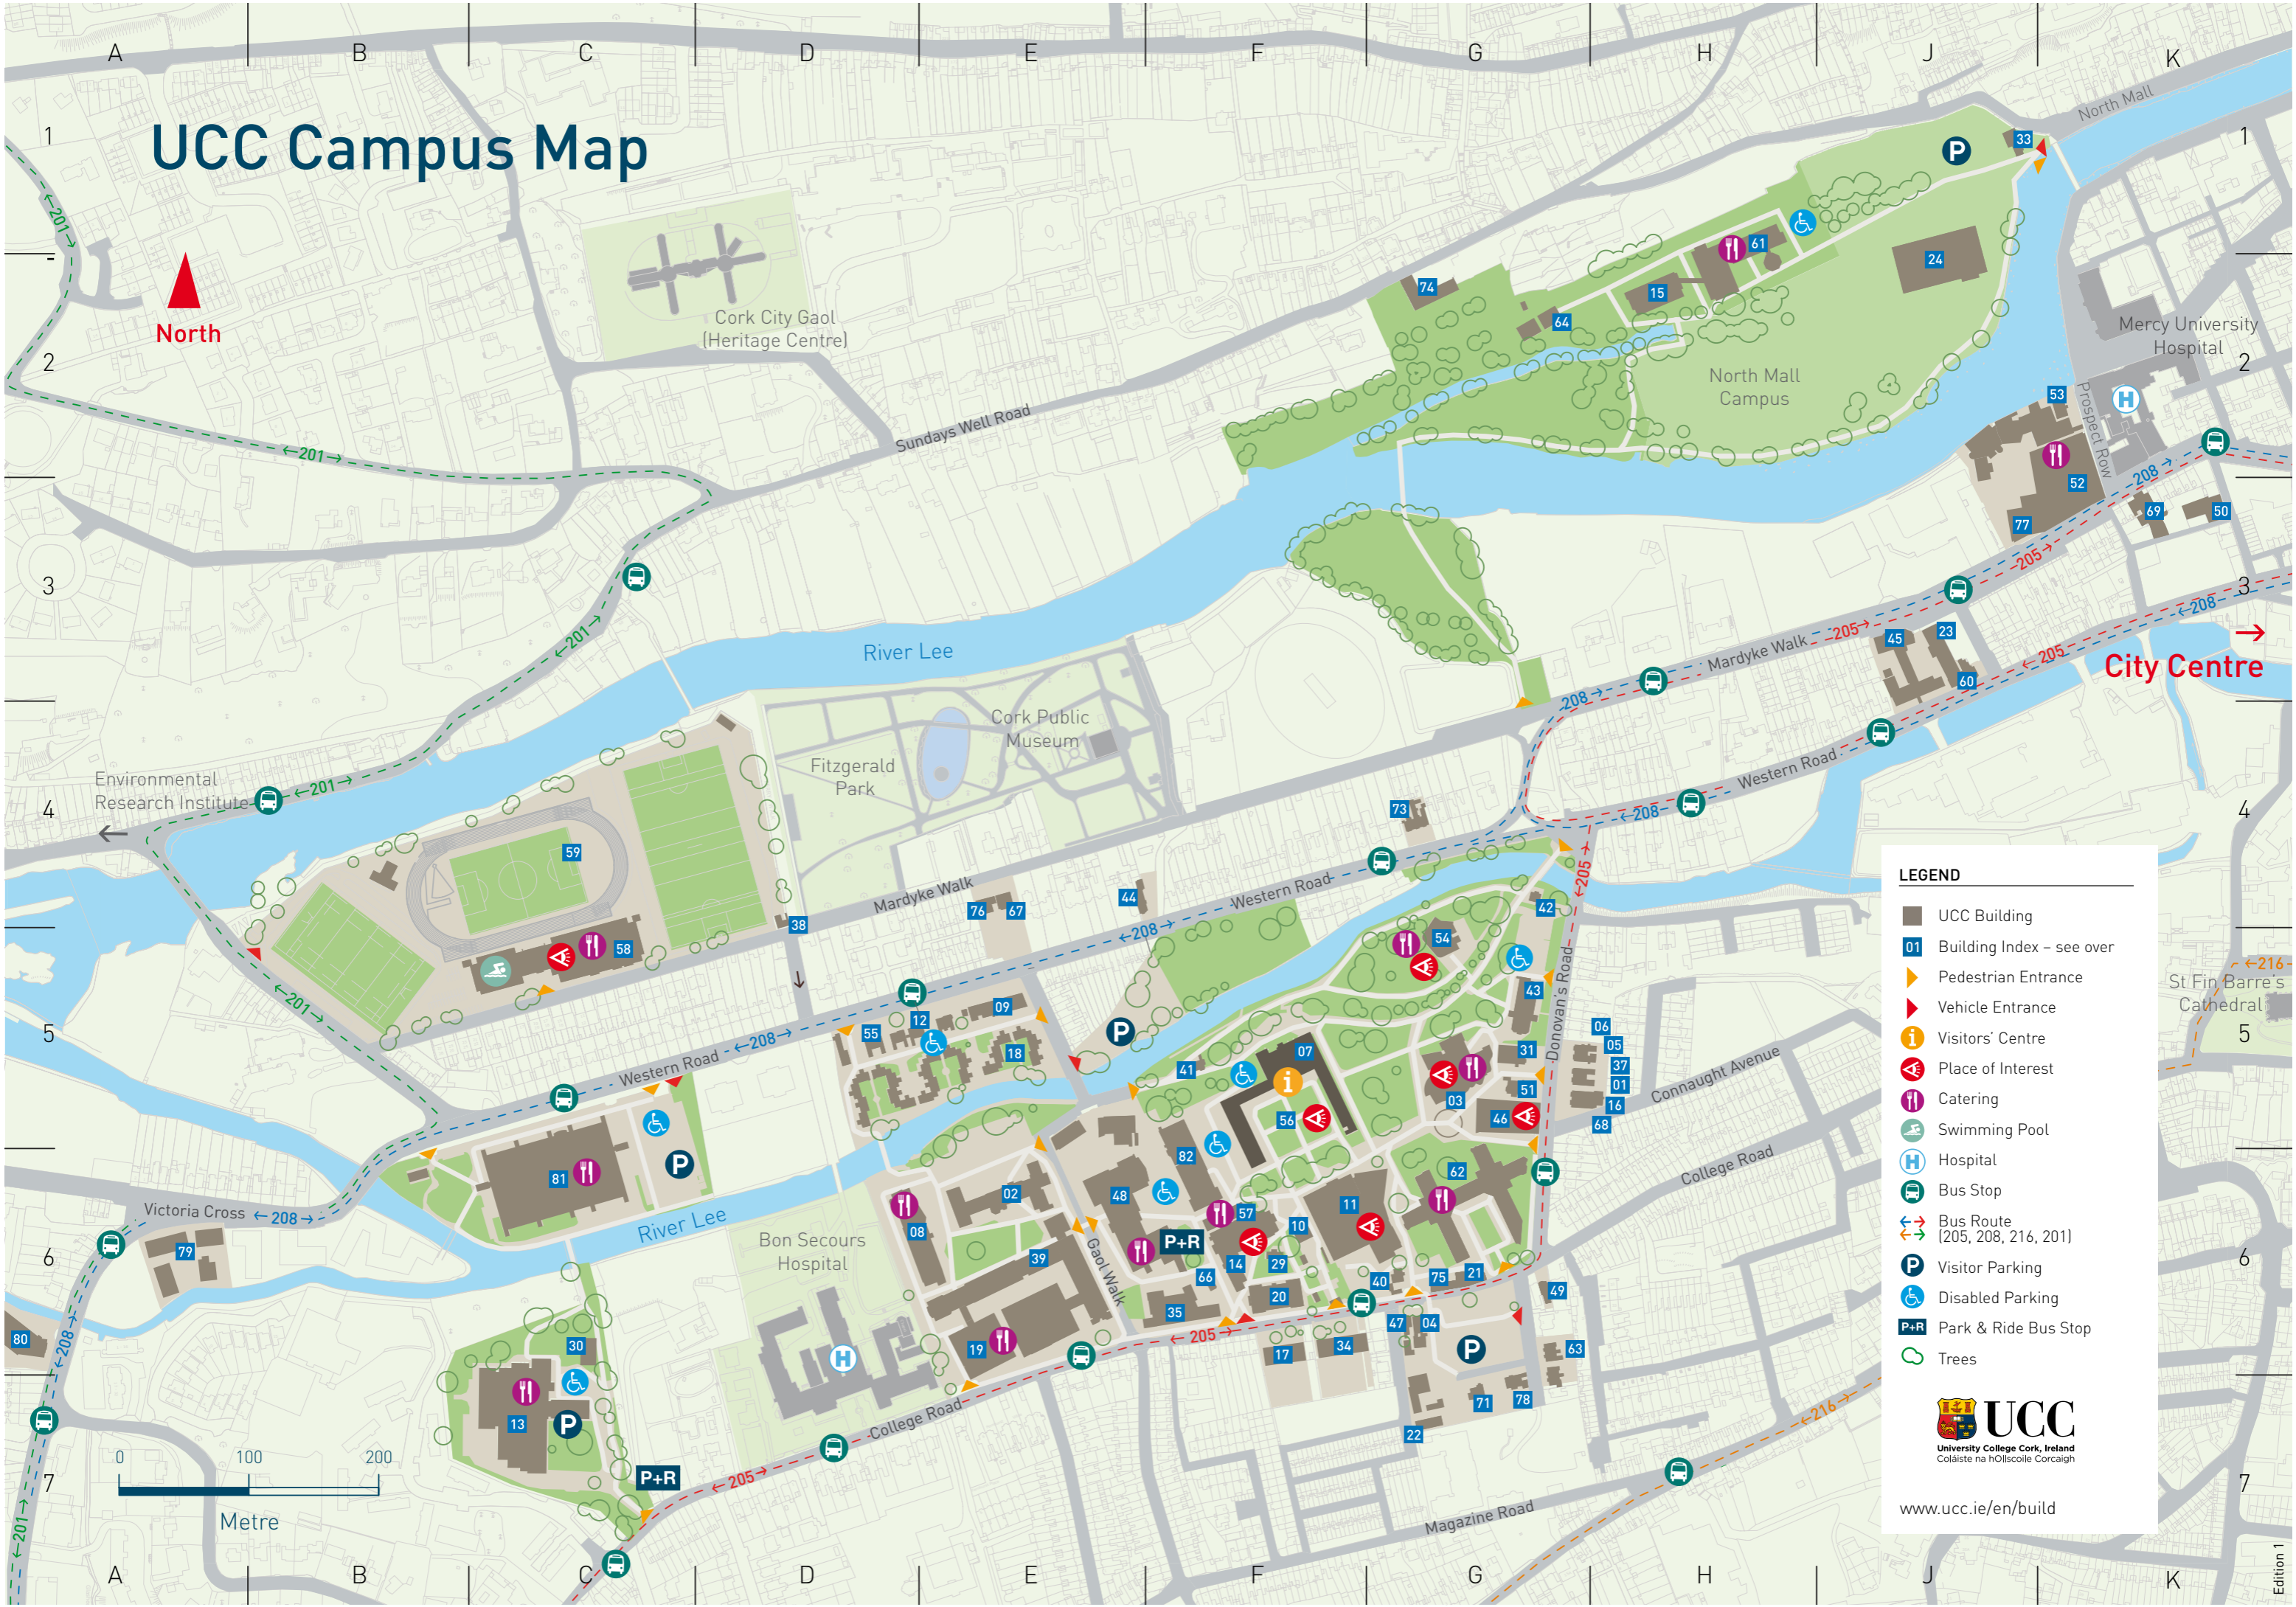

UCC Campus Map

LEGEND

- UCC Building
- 01 Building Index - see over
- Pedestrian Entrance
- Vehicle Entrance
- Visitors' Centre
- Place of Interest
- Catering
- Swimming Pool
- Hospital
- Bus Stop
- Bus Route (205, 208, 216, 201)
- Visitor Parking
- Disabled Parking
- Park & Ride Bus Stop
- Trees

Reception Centre / Security	66	F6
Roseleigh	67	E4
Safari	68	H5
Sheares House	69	K3
Sheraton Court	70	map B
Silverdale	71	G7
South Bank, Crosses Green	72	map B
St. Kildas	73	G4
St. Vincents	74	G2
Students' Union Common Room	75	G6
The Laurels	76	E4
Tyndall National Institute	77	J3
Tyrconnell	78	G7
University Hall	79	A6
Victoria Lodge	80	A6
Western Gateway Building	81	C6
Windle Building	82	F6

Student Records & Examinations	56	F5
Students' Union	21	G6
UCC PLUS+	12	D5
Visitors' Centre	56	F5

Catering

	No.	Grid
Áras na Mac Léinn / Student Centre	03	G5
Bio Café	08	D6
Brookfield Café	13	C7
Café Glucksman	54	G5
Coffee Dock in O'Rahilly Building	62	G6
Kampus Kitchen	48	E6
Lee Maltings	52	K2
Mardyke Arena	58	C5
The Mini	57	F6
The Old College Bar	57	F6
Pharmacy Café	19	E6
Staff Dining Room	57	F6
The Still	61	H1
U.C. Central	57	F6
Western Gate Café	81	C6

Places of Interest

	No.	Grid
The Main Quadrangle	56	F5
Stone Corridor and Ogham Stone Collection	56	F5
Aula Maxima	07	F5
Crawford Observatory	29	F6
Boole Library	11	F6
Honan Chapel	46	G5
Áras na Mac Léinn / Student Centre	03	G5
President's Garden (Adjacent to Main Quadrangle)		G5
Lewis Glucksman Gallery	54	G5
Mardyke Arena	58	C5
Visitors' Centre 	56	F5