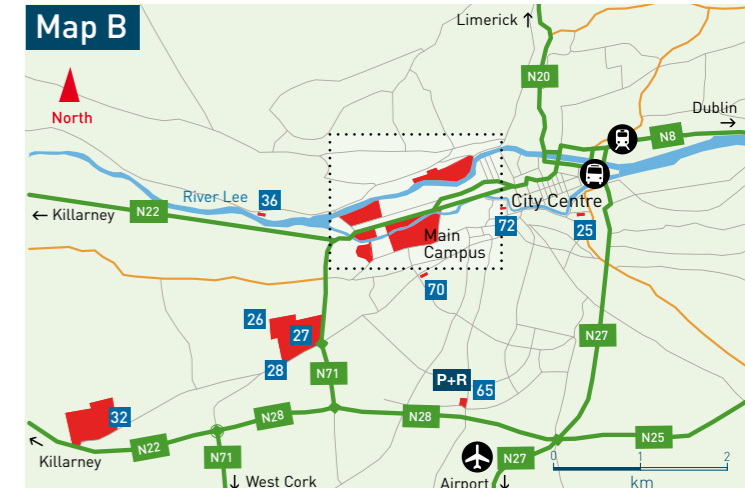

Science, Engineering and Food Science Block E Level 3 Food Science Building T +353 (0)21 490 3075 collegeoffice@sefs.ucc.ie	No.	Grid
	39	E6
School of Life Sciences		
• Biochemistry	08	D6
• Microbiology	39	E6
School of Engineering		
• Civil and Environmental Engineering	20	F6
• Electrical & Electronic Engineering	35	F6
• Process & Chemical Engineering	39	E6
• Microelectronic Engineering	35	F6
School of Food & Nutritional Sciences	39	E6
School of Mathematical Sciences	81	C6
School of Computer Science & Information Technology	81	C6
School of Biological, Earth & Environmental Sciences		
• Zoology, Ecology & Plant Science	15	H2
• Geology	15	H2
Chemistry	48	E6
Physics	48	E6

Campus Information:

Switch Board +353 (0)21 490 3000

www.ucc.ie

Services	No.	Grid
Accommodation Office	17	F6
Admissions Office	56	F5
Assistive Technology Services	11	F6
Bank	03	G5
Book Shop	03	G5
Careers Service	12	D5
Chaplaincy	47	G6
Crèche	30	C6
Disability Support Services	40	G6
Fees	56	F5
Graduate Studies Office	56	F5
Grants	56	F5
Human Resources	39	E6
International Education Office	67	E4
Language Centre (English as a Foreign Language)	62	G6
Mature Student Office	12	D5
Reception Centre / Security	66	F6
Student Common Room	75	G6
Student Health, Counselling & Development	04	G6
Student IT Services		
• Boole Basement	10	F6
• 3rd Floor Kane Building	48	E6
• Block A Level 4 Food Science Building	39	E6