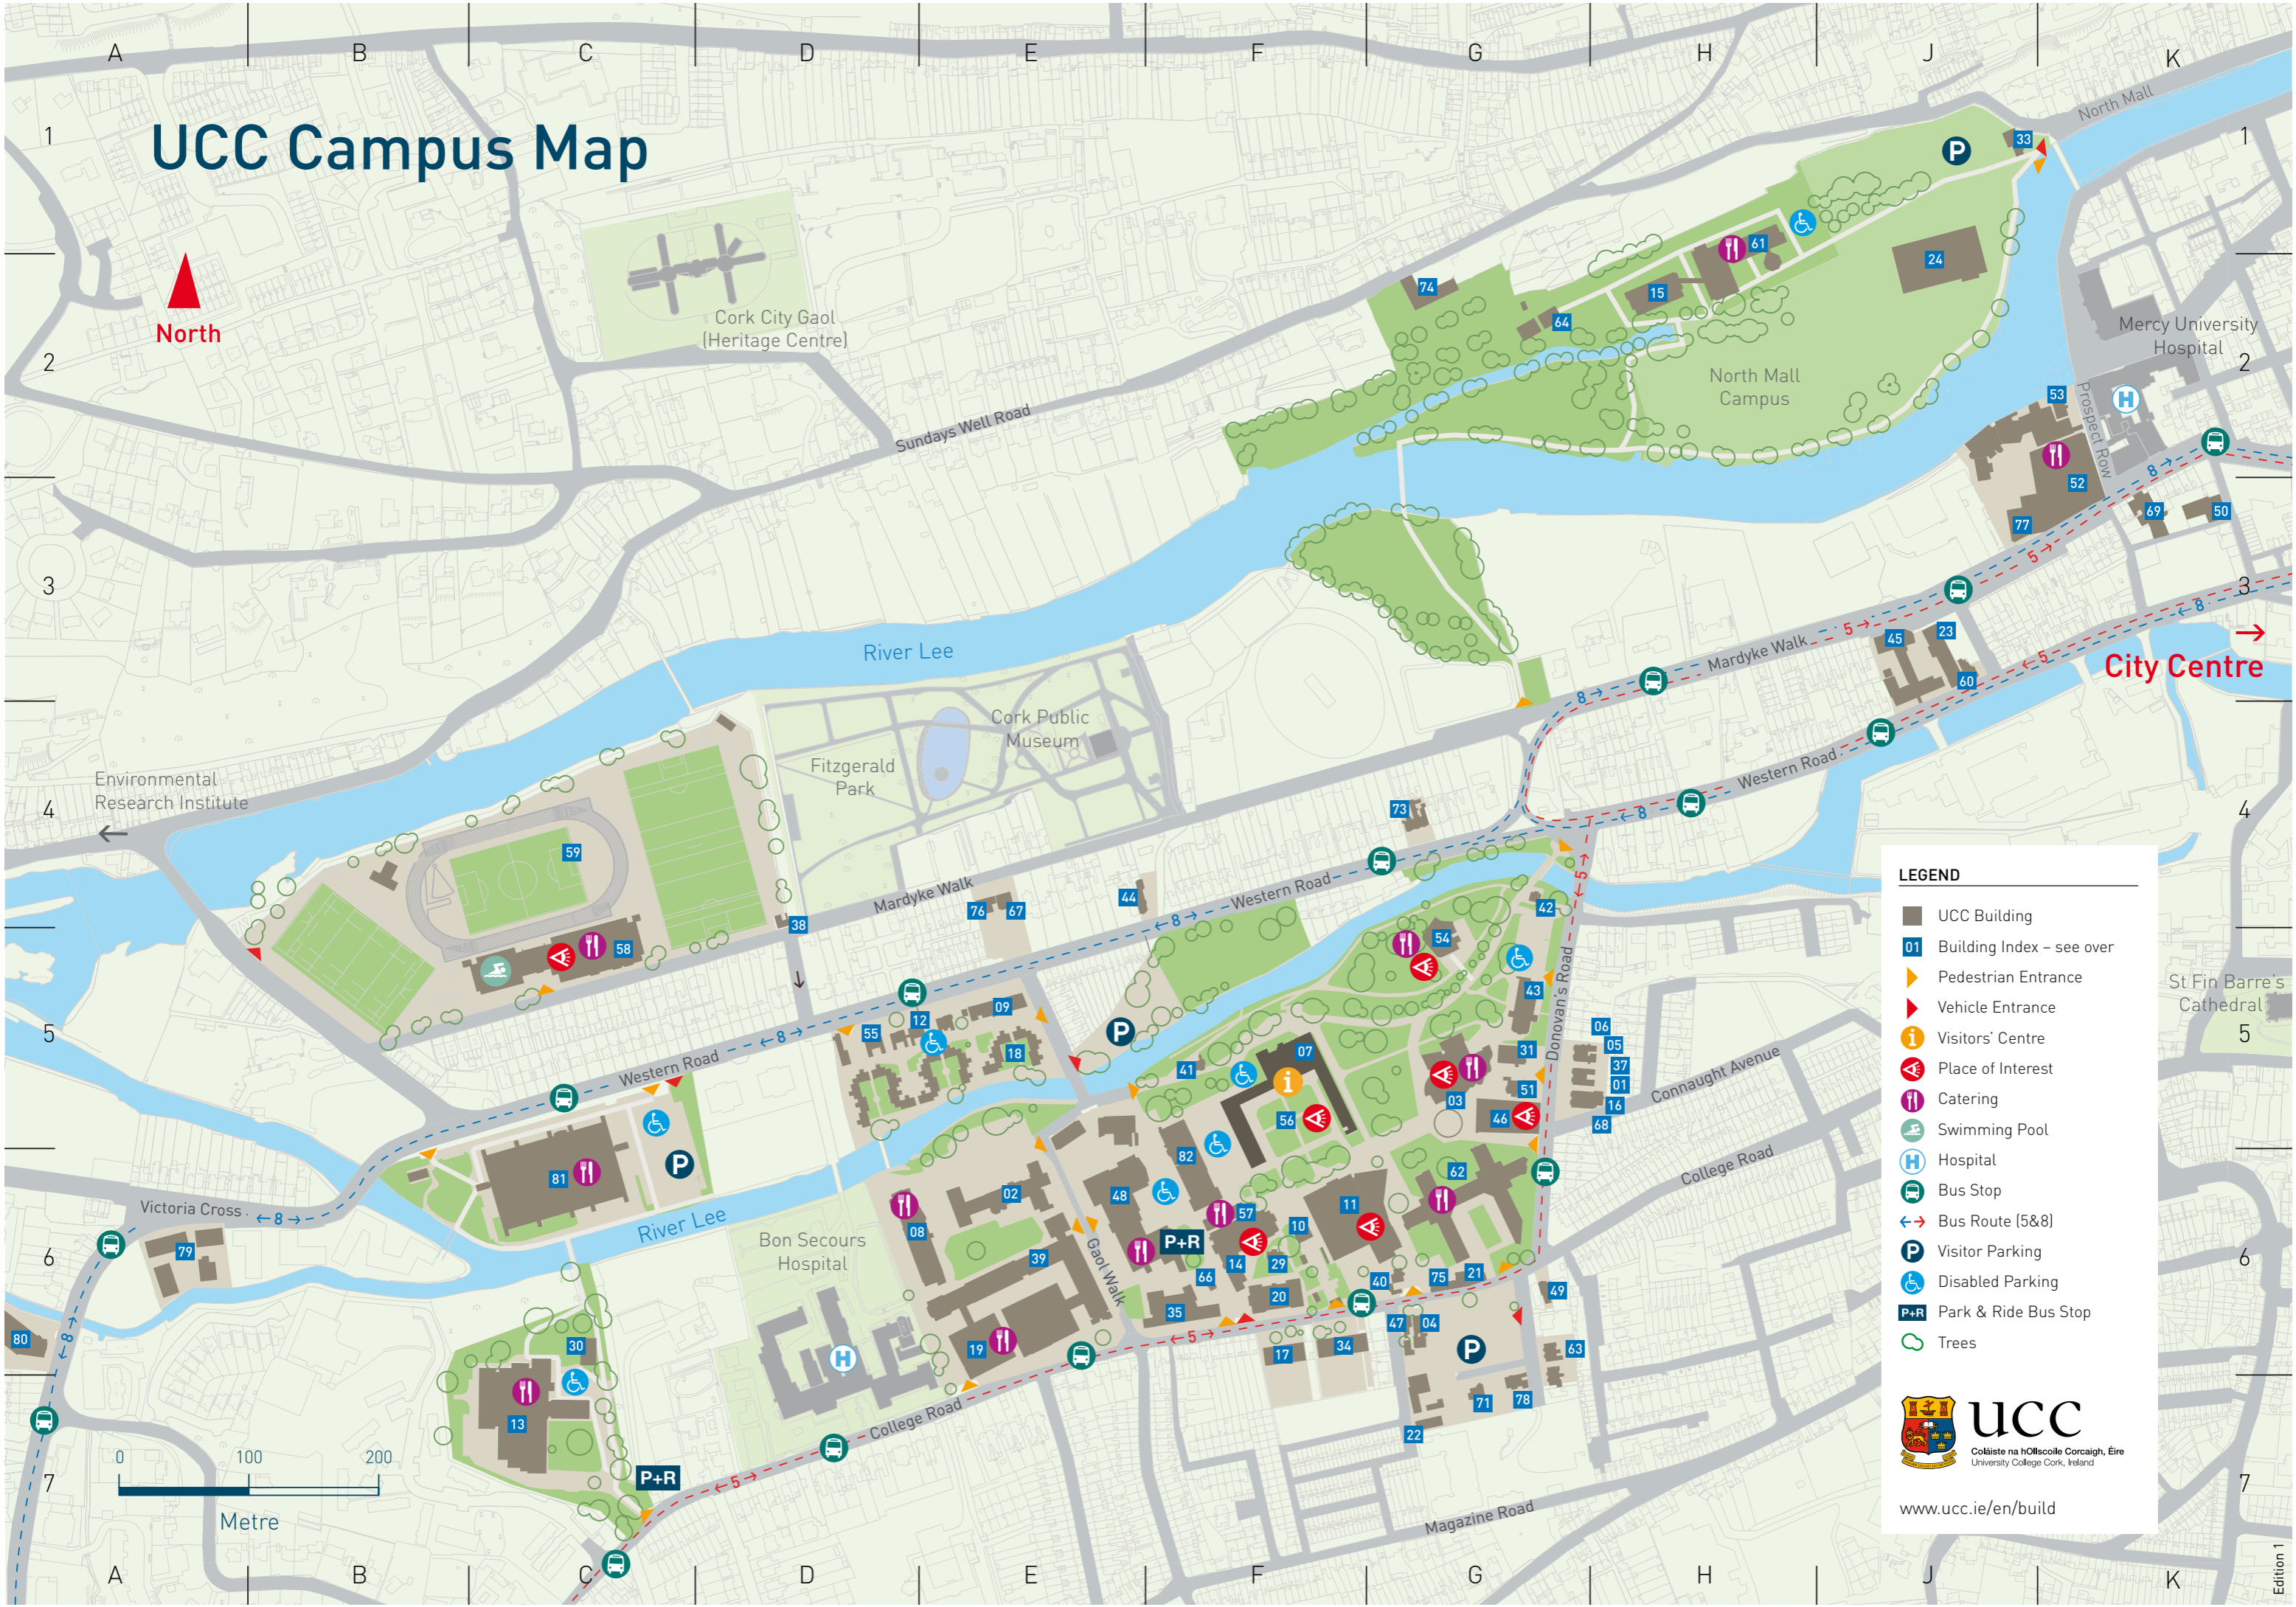

Student Records & Examinations	56	F5
Students' Union	21	G6
UCC PLUS+	12	D5
Visitors' Centre	56	F5

Catering 	No.	Grid
Áras na Mac Léinn / Student Centre	03	G5
Bio Café	08	D6
Brookfield Café	13	C7
Café Glucksman	54	G5
Coffee Dock in O'Rahilly Building	62	G6
Kampus Kitchen	48	E6
Lee Maltings	52	K2
Mardyke Arena	58	C5
The Mini	57	F6
The Old College Bar	57	F6
Pharmacy Café	19	E6
Staff Dining Room	57	F6
The Still	61	H1
U.C.Central	57	F6
Western Gate Café	81	C6

Places of Interest 	No.	Grid
The Main Quadrangle	56	F5
Stone Corridor and Ogham Stone Collection	56	F5
Aula Maxima	07	F5
Crawford Observatory	29	F6
Boole Library	11	F6
Honan Chapel	46	G5
Áras na Mac Léinn / Student Centre	03	G5
President's Garden (Adjacent to Main Quadrangle)		G5
Lewis Glucksman Gallery	54	G5
Mardyke Arena	58	C5
Visitors' Centre 	56	F5

UCC Campus Map

LEGEND

- UCC Building
- Building Index - see over
- Pedestrian Entrance
- Vehicle Entrance
- Visitors' Centre
- Place of Interest
- Catering
- Swimming Pool
- Hospital
- Bus Stop
- Bus Route (5&8)
- Visitor Parking
- Disabled Parking
- Park & Ride Bus Stop
- Trees