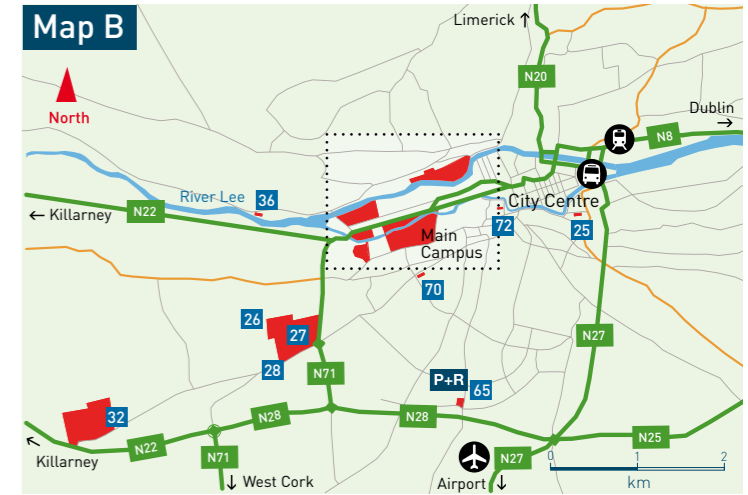

Science, Engineering and Food Science Block E Level 3 Food Science Building T +353 (0)21 490 3075 collegeoffice@sefs.ucc.ie	No.	Grid
	39	E6
School of Life Sciences		
• Biochemistry	08	D6
• Microbiology	39	E6
School of Engineering		
• Civil and Environmental Engineering	20	F6
• Electrical & Electronic Engineering	35	F6
• Process & Chemical Engineering	39	E6
• Microelectronic Engineering	36	F6
School of Food & Nutritional Sciences	39	E6
School of Mathematical Sciences	81	C6
School of Computer Science & Information Technology	81	C6
School of Biological, Earth & Environmental Sciences		
• Zoology, Ecology & Plant Science	15	H2
• Geology	15	H2
Chemistry	48	E6
Physics	48	E6

Campus Information: Switch Board +353 (0)21 490 3000 www.ucc.ie	No.	Grid
Services		
Accommodation Office	17	F6
Admissions Office	56	F5
Assistive Technology Services	11	F6
Bank	03	G5
Book Shop	03	G5
Careers Service	12	D5
Chaplaincy	47	G6
Crèche	30	C6
Disability Support Services	40	G6
Fees	56	F5
Graduate Studies Office	56	F5
Grants	56	F5
Human Resources	39	E6
International Education Office	67	E4
Language Centre (English as a Foreign Language)	62	G6
Mature Student Office	12	D5
Reception Centre / Security	66	F6
Student Common Room	75	G6
Student Health, Counselling & Development	04	G6
Student IT Services		
• Boole Basement	10	F6
• 3rd Floor Kane Building	48	E6
• Block A Level 4 Food Science Building	39	E6