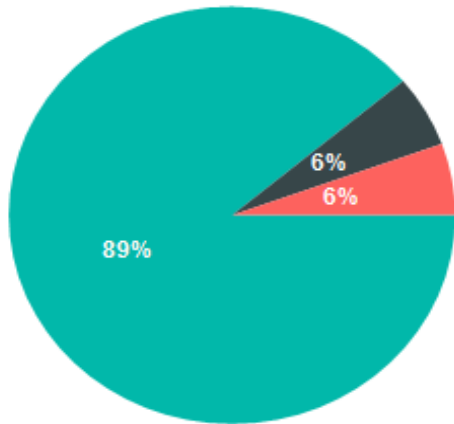

5 Year Trend (2016-2021*)

**Class of 2019 annual survey was cancelled by the HEA due to Covid-19*

	2016	2017	2018	2020	2021
In Employment	0%	0%	0%	0%	89%
In Further Study or Training	0%	0%	0%	0%	6%
Seeking Employment	0%	0%	0%	0%	6%
Not Available for Employment or Study	0%	0%	0%	0%	0%

■ In Employment
■ In Further Study
■ Seeking Employment

Total Surveyed	Response Rate (%)
22	82%

Summary of Results		
Present Situation	Total	
In Employment	16	89%
In Further Study	1	6%
Seeking Employment	1	6%
Total Respondents	18	