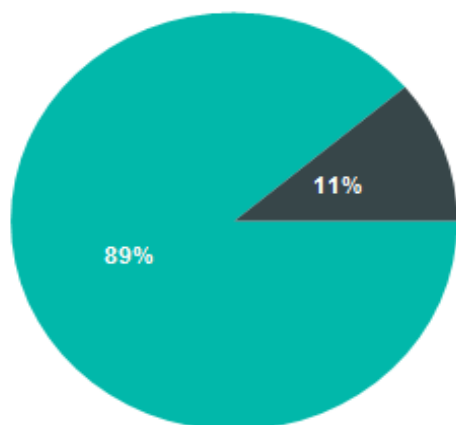

**5 Year Trend (2016-2021\*)**

*\*Class of 2019 annual survey was cancelled by the HEA due to Covid-19*

	2016	2017	2018	2020	2021
In Employment	100%	100%	89%	95%	89%
In Further Study or Training	0%	0%	0%	0%	0%
Seeking Employment	0%	0%	0%	5%	11%
Not Available for Employment or Study	0%	0%	11%	0%	0%

■ In Employment  
■ Seeking Employment

Total Surveyed	Response Rate (%)
21	43%

Summary of Results		
Present Situation	Total	
In Employment	8	89%
Seeking Employment	1	11%
<b>Total Respondents</b>	<b>9</b>	