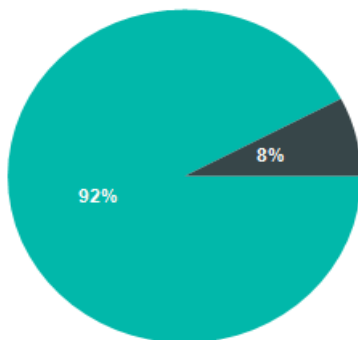

Faculty of Arts

BSW (Hons)

5 Year Trend (2015-2020*)

*Class of 2019 annual survey was cancelled by the HEA due Covid-19

	2015	2016	2017	2018	2020
In Employment	59%	63%	100%	82%	92%
In Further Study or Training	14%	13%	0%	6%	8%
Seeking Employment	18%	21%	0%	6%	0%
Not Available for Employment or Study	9%	4%	0%	6%	0%

■ In Employment
■ Seeking Employment

Total Surveyed	Response Rate (%)
15	87%

Summary of Results		
Present Situation	Total	
In Employment	12	92%
Seeking Employment	1	8%
Total Respondents	13	

Sample of PG Courses & College Attended