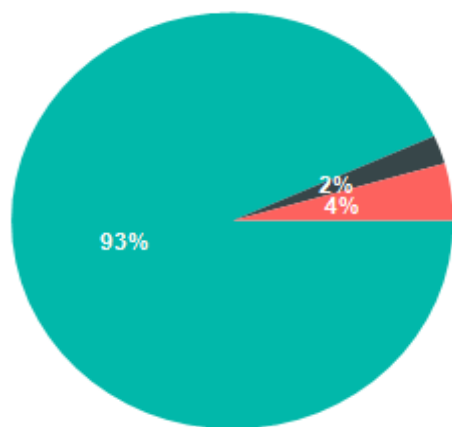

College of Arts, Celtic Studies and Social Sciences

Professional Master of Education

5 Year Trend (2016-2021*)

*Class of 2019 annual survey was cancelled by the HEA due to Covid-19

	2016	2017	2018	2020	2021
In Employment			89%	72%	93%
In Further Study or Training			0%	2%	0%
Seeking Employment			5%	26%	4%
Not Available for Employment or Study			6%	0%	2%

■ In Employment
■ Not Available
■ Seeking Employment

Total Surveyed	Response Rate (%)
98	46%

Summary of Results		
Present Situation	Total	
In Employment	42	93%
Not Available	1	2%
Seeking Employment	2	4%
Total Respondents	45	