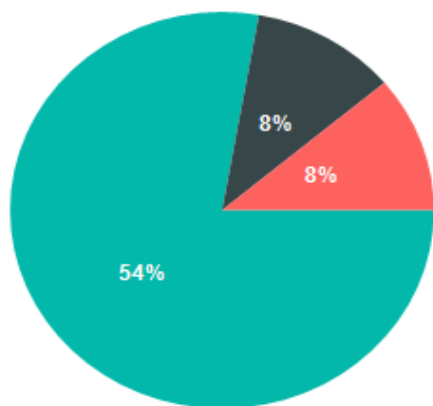

5 Year Trend (2016-2021*)

**Class of 2019 annual survey was cancelled by the HEA due to Covid-19*

	2016	2017	2018	2020	2021
In Employment			73%	73%	85%
In Further Study or Training			9%	0%	8%
Seeking Employment			5%	0%	0%
Not Available for Employment or Study			14%	27%	8%

■ In Employment
■ In Further Study
■ Not Available

Total Surveyed	Response Rate (%)
20	65%

Summary of Results		
Present Situation	Total	
In Employment	7	54%
In Employment	4	31%
In Further Study	1	8%
Not Available	1	8%
Total Respondents	13	