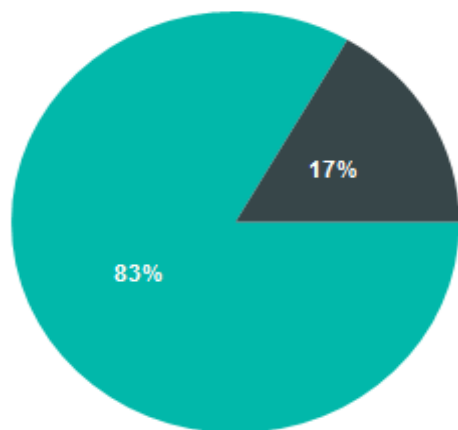

**5 Year Trend (2016-2021\*)**

*\*Class of 2019 annual survey was cancelled by the HEA due to Covid-19*

	2016	2017	2018	2020	2021
In Employment			73%	100%	83%
In Further Study or Training			0%	0%	17%
Seeking Employment			9%	0%	0%
Not Available for Employment or Study			18%	0%	0%

■ In Employment  
■ In Further Study

Total Surveyed	Response Rate (%)
12	50%

Summary of Results		
Present Situation	Total	
In Employment	5	83%
In Further Study	1	17%
<b>Total Respondents</b>	<b>6</b>	

**Sample of PG Courses & College Attended**