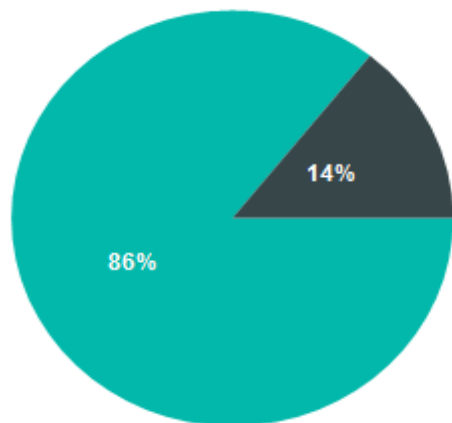

5 Year Trend (2016-2021*)

*Class of 2019 annual survey was cancelled by the HEA due to Covid-19

	2016	2017	2018	2020	2021
In Employment			50%	80%	86%
In Further Study or Training			13%	20%	0%
Seeking Employment			25%	0%	14%
Not Available for Employment or Study			13%	0%	0%

■ In Employment
■ Seeking Employment

Total Surveyed	Response Rate (%)
13	54%

Summary of Results		
Present Situation	Total	
In Employment	6	86%
Seeking Employment	1	14%
Total Respondents	7	

Sample of PG Courses & College Attended