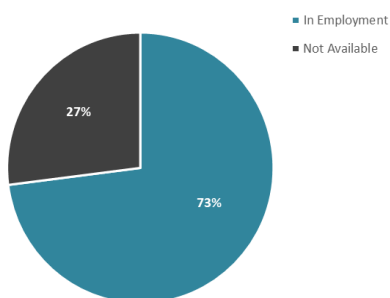

Faculty of Arts

PhD (Arts)

5 Year Trend (2015-2020*)

**Class of 2019 annual survey was cancelled by the HEA due Covid-19*

	2015	2016	2017	2018	2020
In Employment				73%	73%
In Further Study or Training				9%	0%
Seeking Employment				5%	0%
Not Available for Employment or Study				14%	27%

Total Surveyed	Response Rate (%)
18	61%

Summary of Results		
Present Situation	Total	
In Employment	8	73%
Not Available	3	27%
Total Respondents	11	

Sample of PG Courses & College Attended

Sample of Jobs and Employers