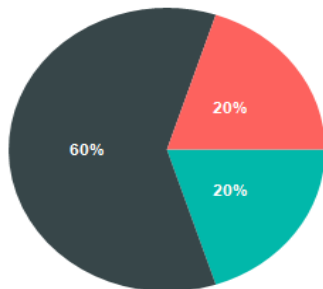

UCC

University College Cork, Ireland
Coláiste na hOllscoile Corcaigh

Graduate Outcome Survey

2018

Faculty of Arts

Higher Diploma in Social Policy

■ In Employment
■ In Further Study
■ Not Available

Total Surveyed	Response Rate (%)
11	91%

Summary of Results		
Present Situation	Total	
In Employment	2	20%
In Further Study	6	60%
Not Available	2	20%
Total Respondents	10	

Sample of PG Courses & College Attended

Course	Institution
Master of Social Work	University College Cork
Master of Social Work	University College Cork