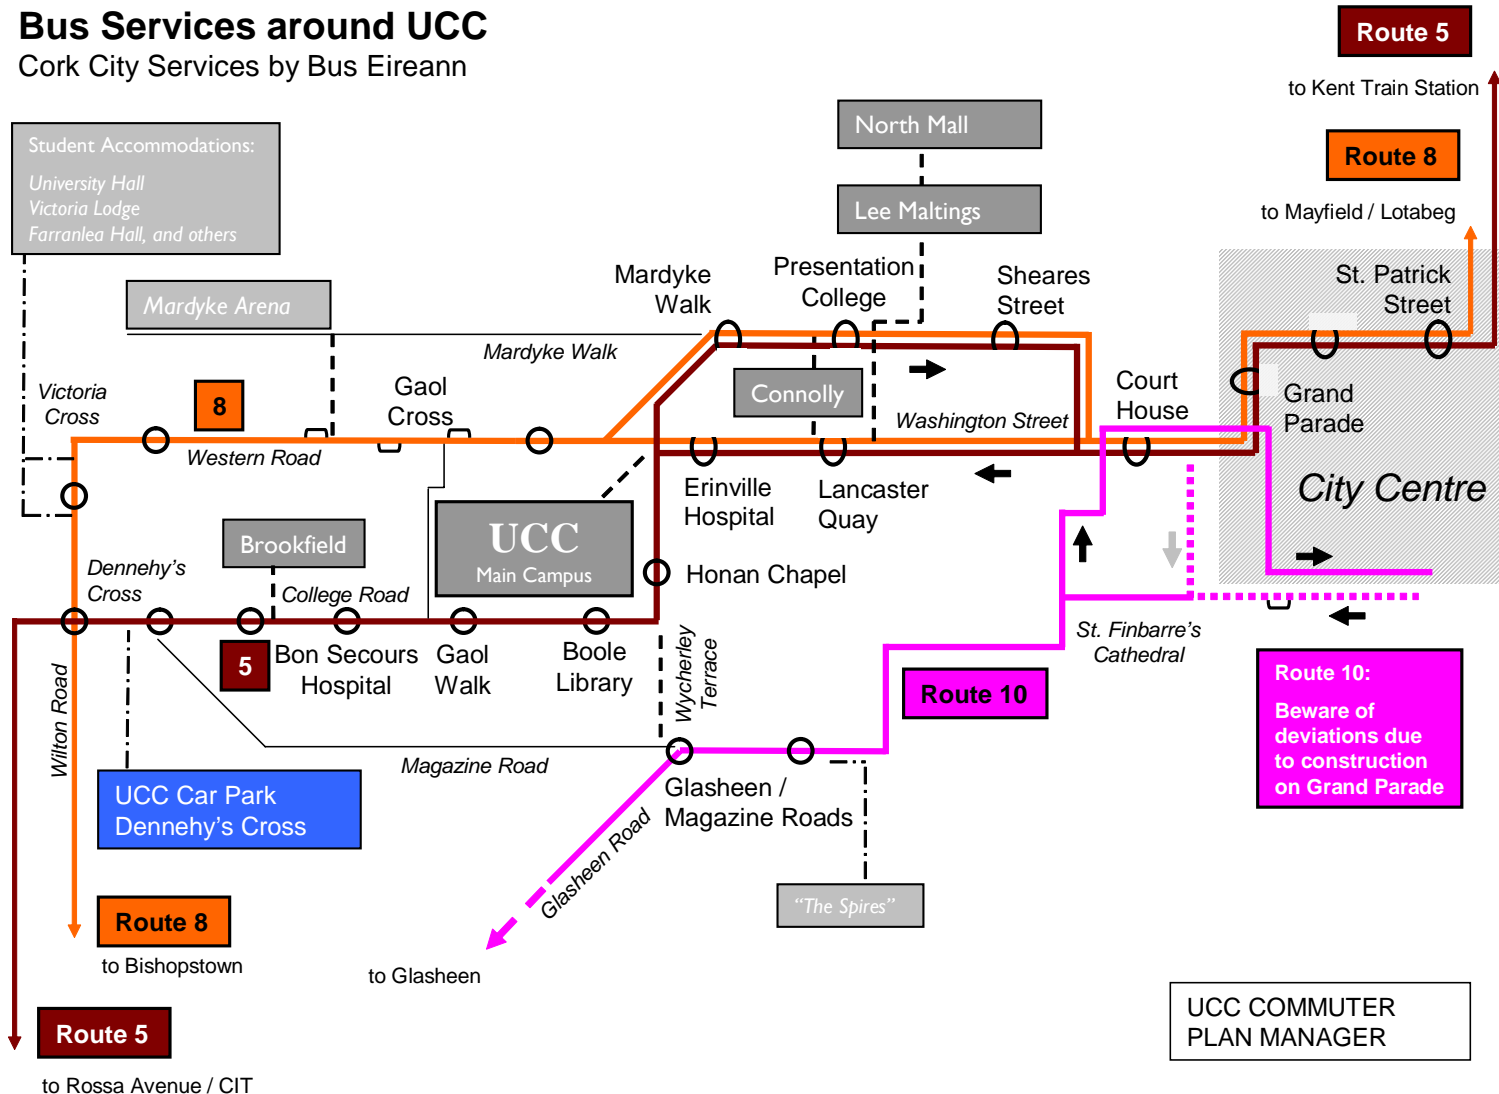

Buildings and Estates Office Commuter Plan

UCC

Coláiste na hOllscoile Corcaigh, Éire
University College Cork, Ireland

Bus Services around UCC Cork City Services by Bus Eireann