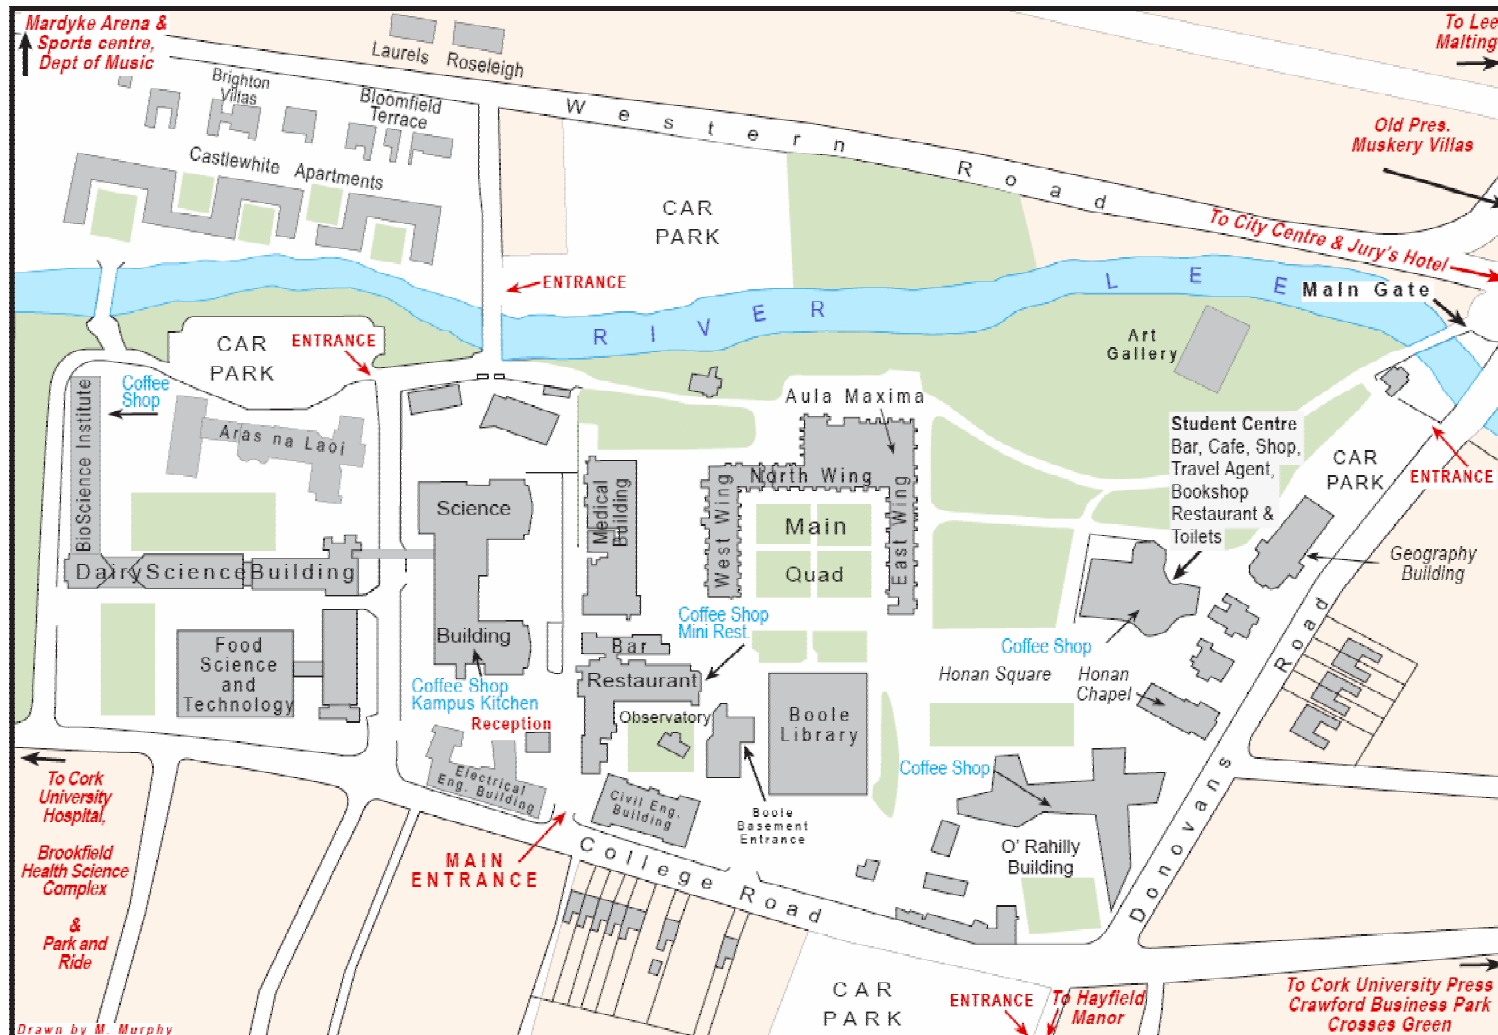

Buildings and Estates Office Commuter Plan

UCC

Coláiste na hOllscoile Corcaigh, Éire
University College Cork, Ireland

UCC Main Campus