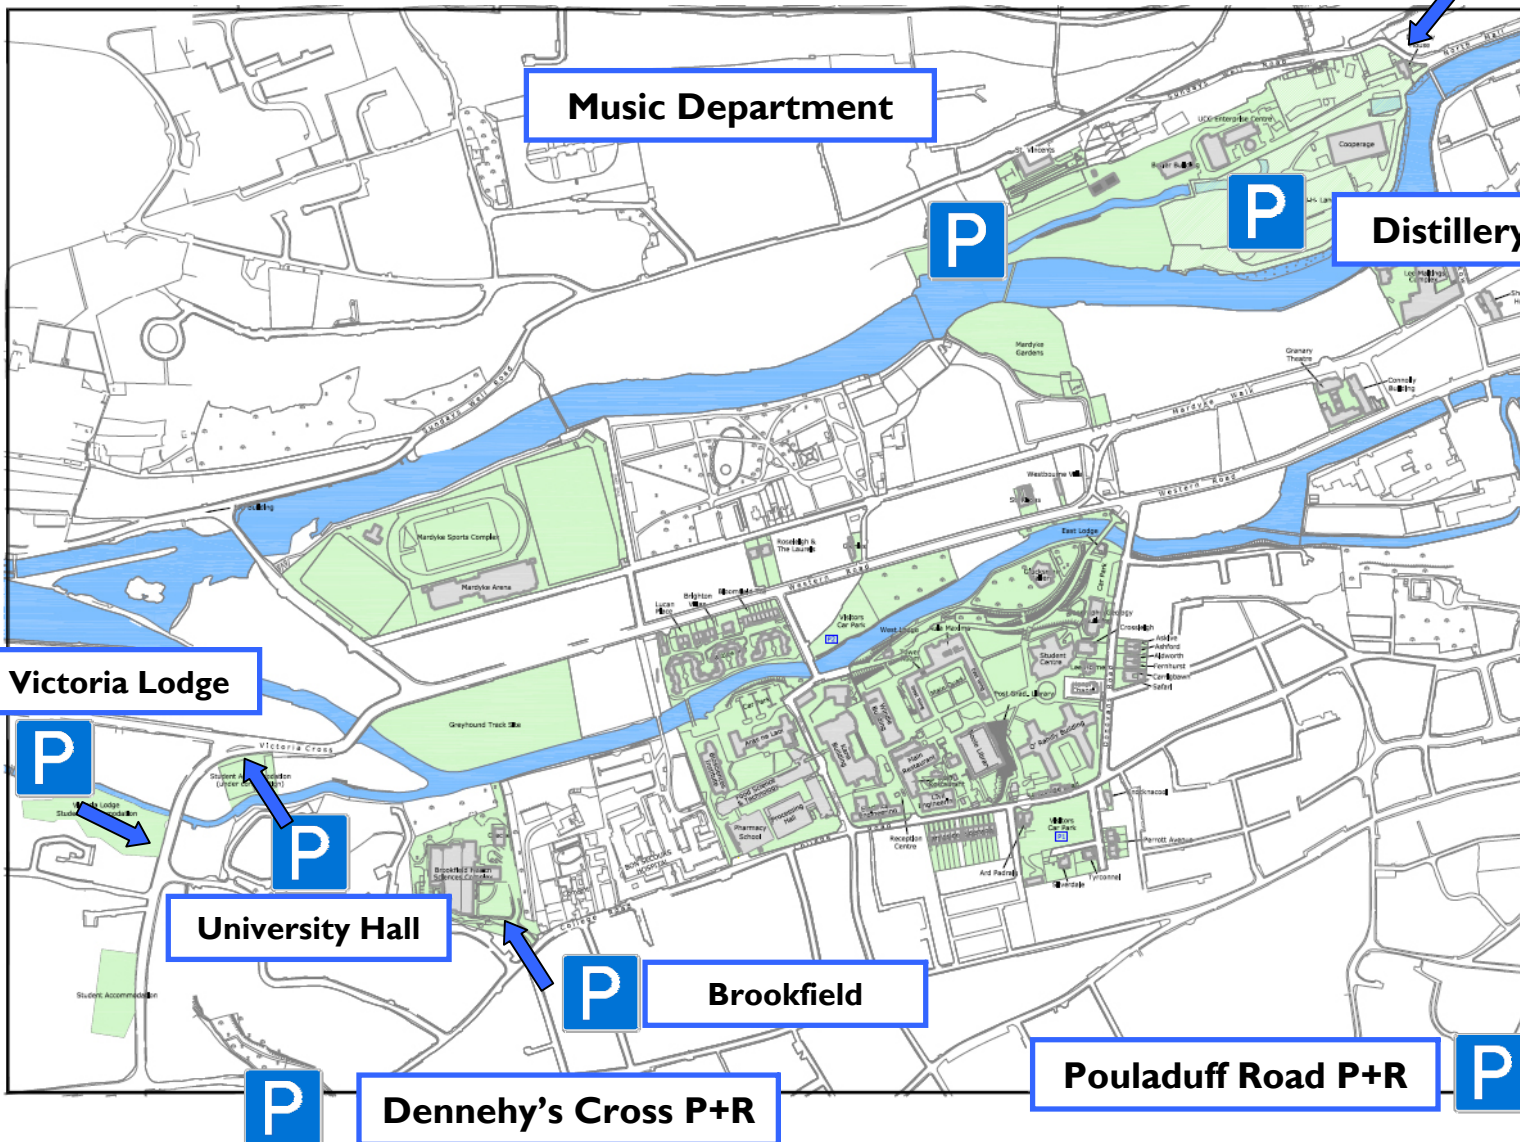

Buildings and Estates Office Commuter Plan

UCC

Coláiste na hOllscoile Corcaigh, Éire
University College Cork, Ireland