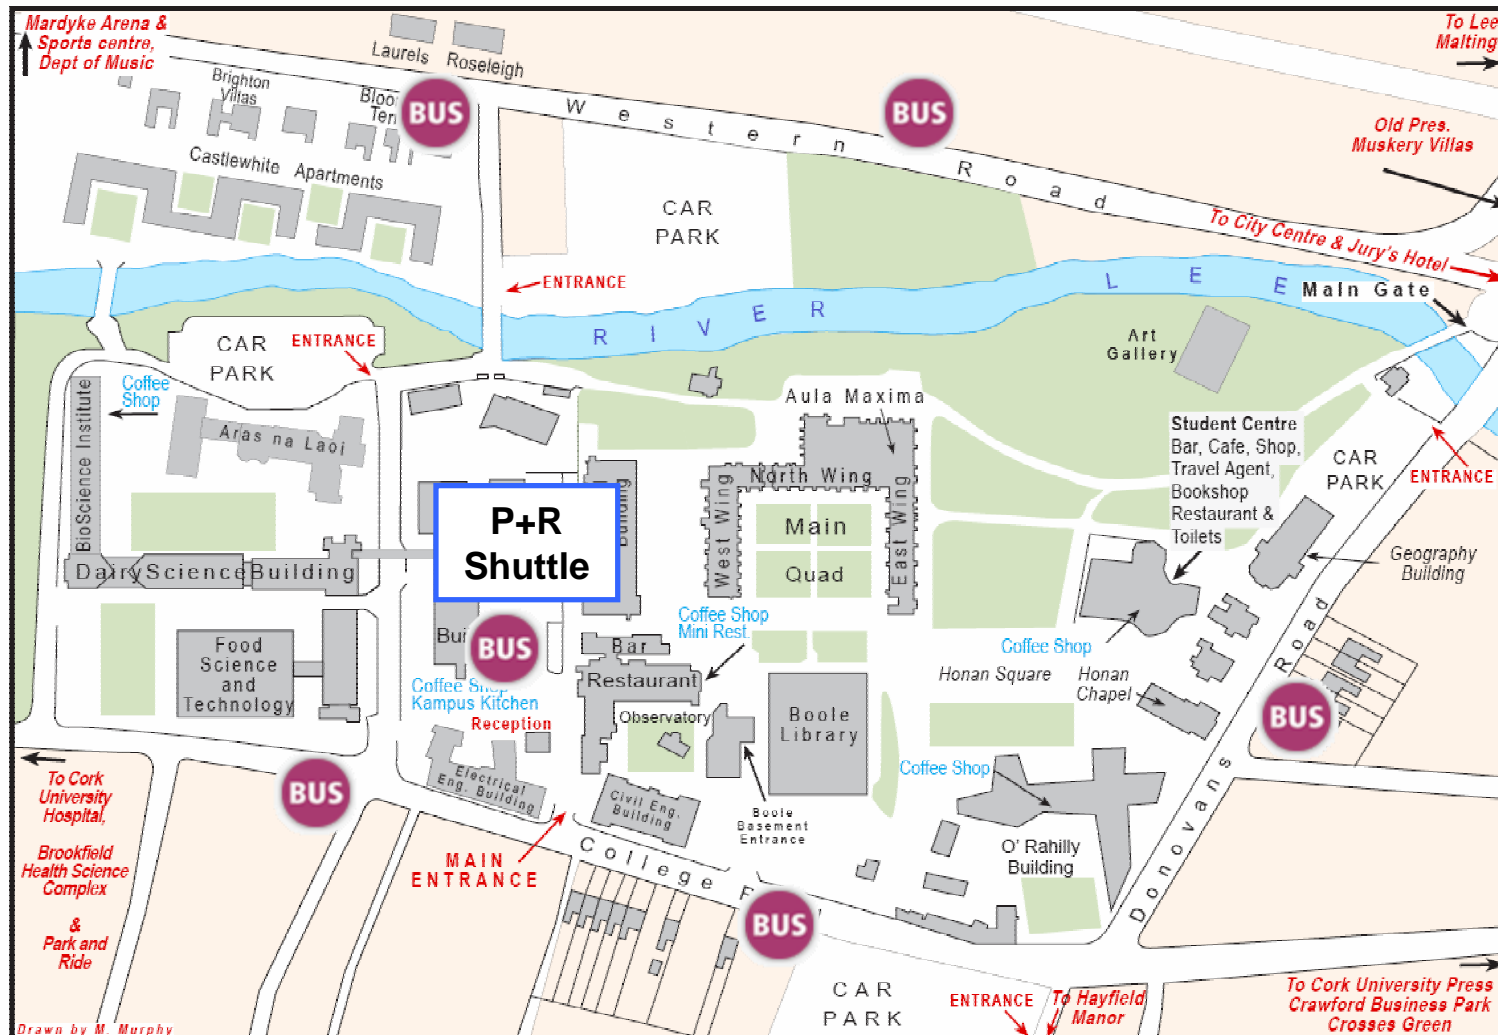

Buildings and Estates Office Commuter Plan

UCC

Coláiste na hOllscoile Corcaigh, Éire
University College Cork, Ireland

UCC Main Campus

Bus
Stops
BUS

Drawn by M. Murphy