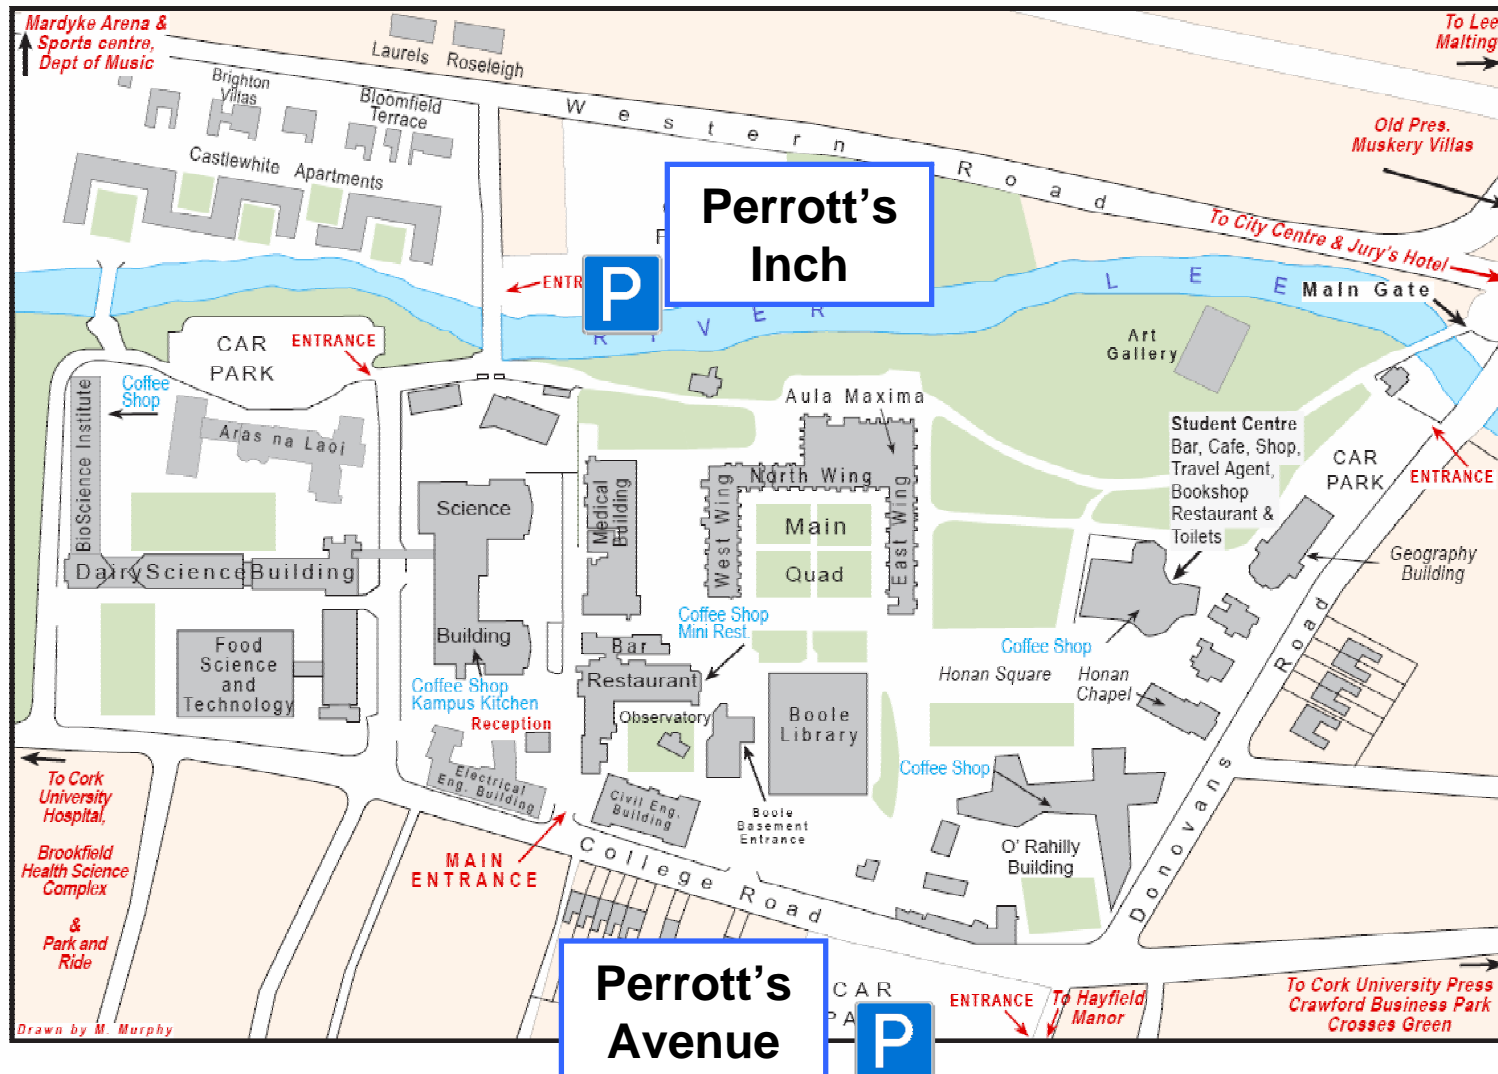

Buildings and Estates Office Commuter Plan

UCC

Coláiste na hOllscoile Corcaigh, Éire
University College Cork, Ireland

UCC Main Campus

Visitors' Car Parks

Charged per
hour

Starting from
€1 per hr

Closing at
22.30